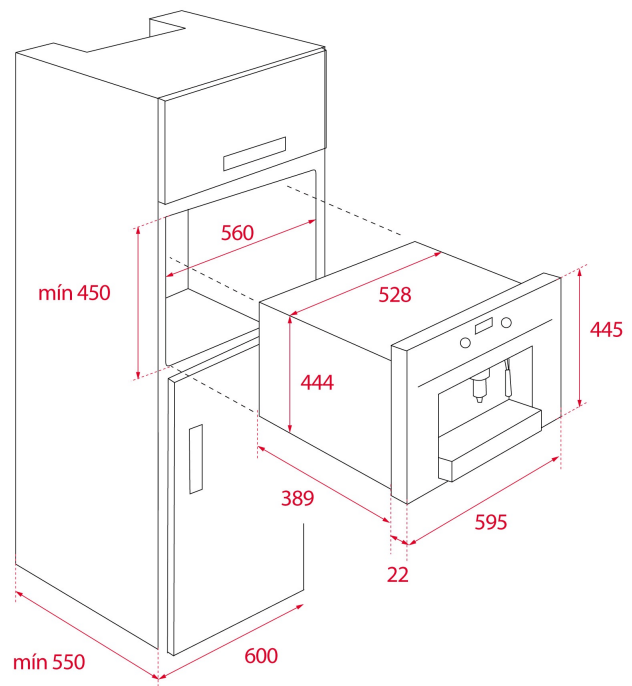

COLOURS

REFERENCE

REF. 111630004
EAN. 8434778010541

TEKA

CLC 855 GM

FEATURES

Urban colors Edition
Automatic built-in coffee machine
Self-cleaning function
Intensity, temperature and coffee quantity regulation
Electronic control display
Telescopic rails for an easy pull out of the coffee maker
30 automatic programs
Automatic LED lights
Capacity: 2 cups at once
Easy removable container for coffee grounds
15 bar pump pressure
Adjustable coffee, steam, and hot water pipes
Integrated steel grinder for natural coffee beans (13 different ground positions)
Coffee beans container, 200 gr capacity
Pre-grounded coffee container
1,8 litres water tank
Automatic decalcifier

DIMENSIONS

Product height (mm): 455
Product width (mm): 595
Product depth (mm): 412
Product length (mm):
Net weight (Kg): 23

TECH SPECS

FITTING MEASURES

Built-in Width (mm): 560
Built-in Depth (mm): 550
Built-in Height (mm): 450