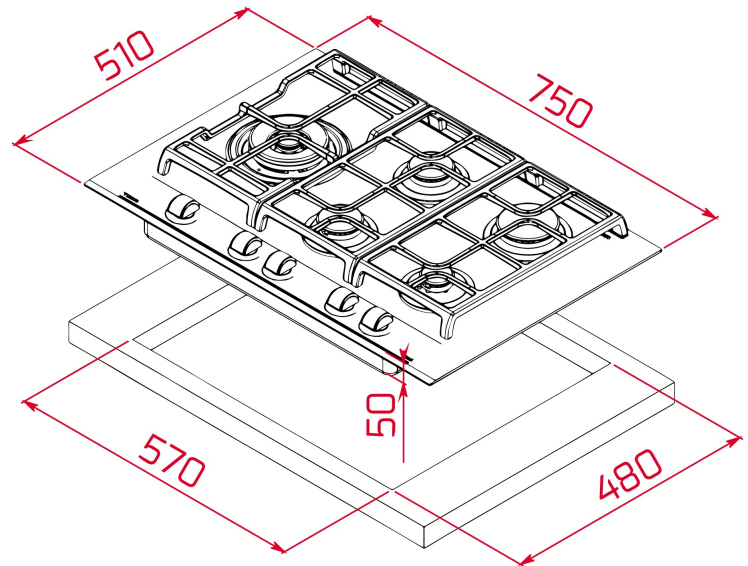

**GZC 85320** 75cm Gas on Glass Hob with ExactFlame function of butane gas

Auto ignition

Autolock

ExactFlame

Easy installation

**DESCRIPTION**

75cm Gas on Glass Hob with ExactFlame function of butane gas

**LIFE STYLE**

## **FEATURES**

Gas on Glass with ExactFlame  
Front control knobs with ergonomic design  
9 power levels with precise control of the flame  
5 cooking zones:  
1 double ring burner (5.00 kW)  
1 fast burner (2.80kW)  
2 semi-fast burners (1.75 kW)  
1 auxiliary burner (1.00 kW)  
Large cast iron grids  
Automatic-ignition in every burner, activated through control knobs  
Auto-lock safety device (Thermocouples)  
Optional Wok support  
Easy installation kit  
Ceramic glass surface

## DIMENSIONS

**Product height (mm):** 50  
**Product width (mm):** 750  
**Product depth (mm):** 510  
**Product length (mm):**  
**Net weight (Kg):**

### FITTING MEASURES

**Built-in Width (mm):** 570  
**Built-in Depth (mm):** 480  
**Built-in Height (mm):** 50