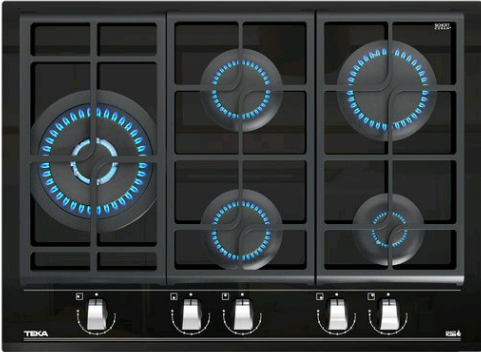

**GZC 85320** 75cm Gas on Glass Hob with ExactFlame function of butane gas

Auto ignition

Autolock

ExactFlame

Easy installation

**DESCRIPTION**

75cm Gas on Glass Hob with ExactFlame function of butane gas

**LIFE STYLE**

## **FEATURES**

Gas on Glass with ExactFlame  
Front control knobs with ergonomic design  
9 power levels with precise control of the flame  
5 cooking zones:  
1 double ring burner (5.00 kW)  
1 fast burner (2.80kW)  
2 semi-fast burners (1.75 kW)  
1 auxiliary burner (1.00 kW)  
Large cast iron grids  
Automatic-ignition in every burner, activated through control knobs  
Auto-lock safety device (Thermocouples)  
Optional Wok support  
Easy installation kit  
Ceramic glass surface