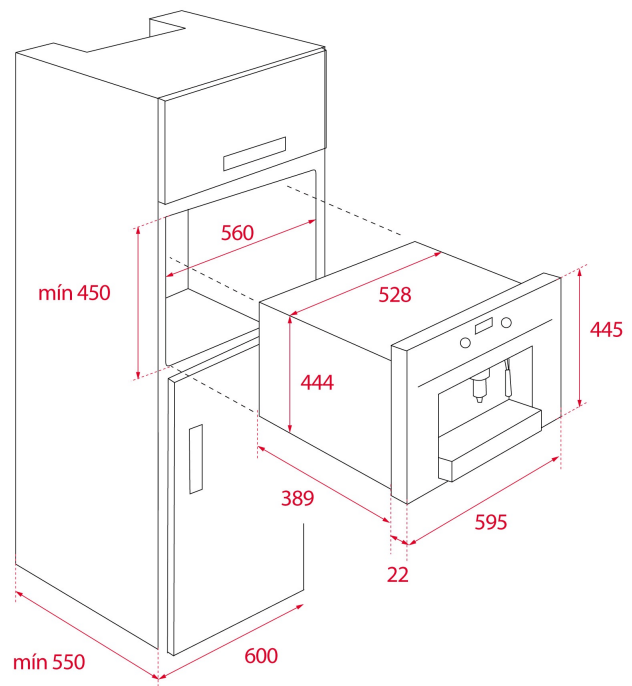

Maestro

**COLOURS**

**REFERENCE**

REF. 111630003  
EAN. 8434778008326

**TEKA**

**CLC 855 GM**

**FEATURES**

Urban Colors Edition  
Automatic built-in coffee machine  
Self-cleaning function  
Intensity, temperature and coffee quantity regulation  
Electronic control display  
Telescopic rails for an easy pull out of the coffee maker  
30 automatic programs  
Automatic LED lights  
Capacity: 2 cups at once  
Easy removable container for coffee grounds  
15 bar pump pressure  
Adjustable coffee, steam, and hot water pipes  
Integrated steel grinder for natural coffee beans (13 different ground positions)  
Coffee beans container, 200 gr capacity  
Pre-grounded coffee container  
1,8 litres water tank  
Automatic decalcifier

## DIMENSIONS

**Product height (mm):** 455  
**Product width (mm):** 592  
**Product depth (mm):**  
**Product length (mm):**  
**Net weight (Kg):** 23

### FITTING MEASURES