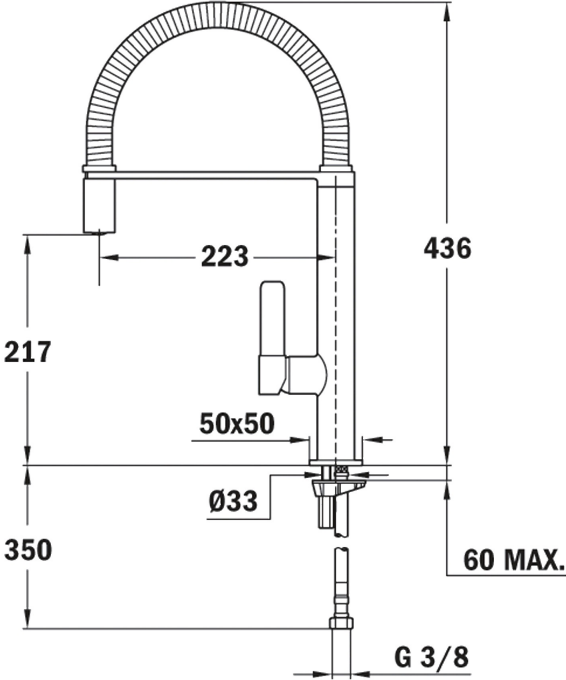

Professional kitchen tap
Swivel and flexible spout
Anti-scale aerator
Pull-down shower 1 function: aerated spray
High resistant flexible spring
Stainless steel flexible hose
Cartridge with ceramic discs of high resistance
Highly precise temperature control
Greater handling sensitivity with smoother movements
3/8" flexible inlet pipes

FO 939

DIMENSIONS

- Product height (mm): 436
- Product width (mm):
- Product depth (mm):
- Product length (mm):
- Net weight (Kg): 2,91

TECH SPECS

MODELS

- Type of installation: Free standing
- Type of spout: High spout
- Type of handle: Single lever