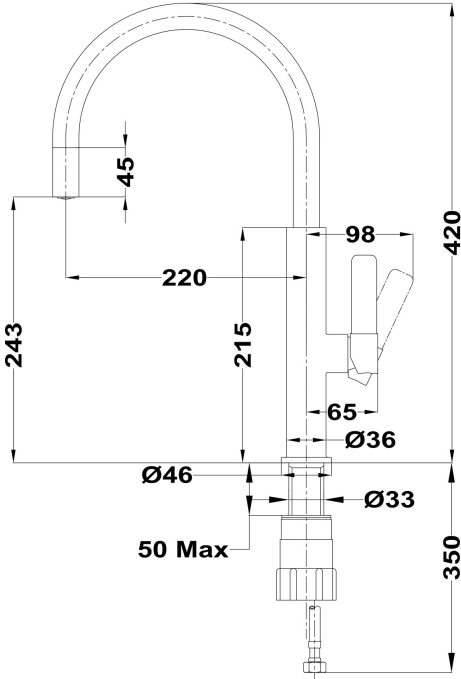

Total

COLOURS

REFERENCE

REF. 116030024
EAN. 8434778002119

TEKA

FOT 995

FEATURES

High spout kitchen tap
Swivel spout
Anti-scale aerator
Cartridge with ceramic discs of high resistance
Highly precise temperature control
Greater handling sensitivity with smoother movements
Easy-Quick fixation system
3/8" - 1/2" flexible inlet pipes

FOT 995

DIMENSIONS

- Product height (mm): 420
- Product width (mm):
- Product depth (mm):
- Product length (mm):
- Net weight (Kg): 1,765

TECH SPECS

MODELS

Type of spout: High spout
Type of handle: Single lever