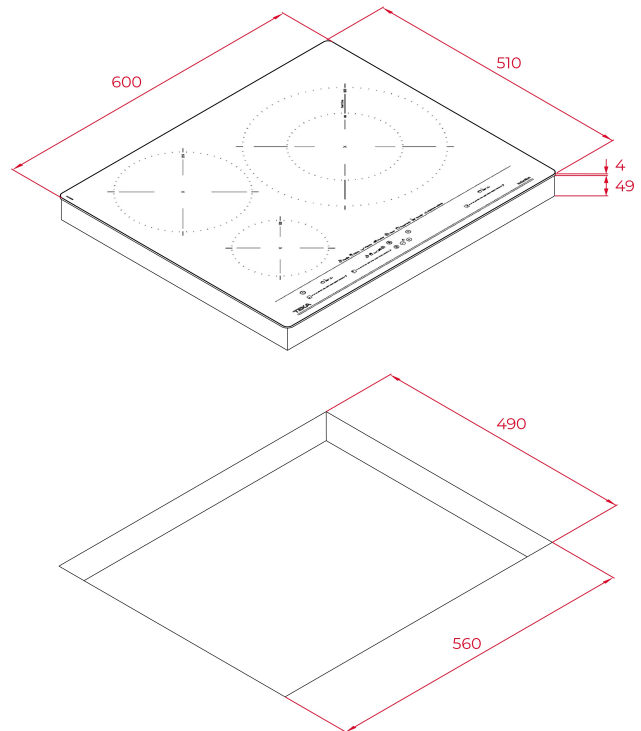

60cm Induction Hob with Direct Functions MultiSlider and 3 cooking zones

LIFE STYLE

Maestro

COLOURS

REFERENCE

REF. 112510011
EAN. 8434778011517

TEKA

IZC 63632 BK MST

FEATURES

Urban colors Edition
Induction hob
Touch control MultiSlider
Cooking timer
3 cooking zones:
1 induction Ø 320/180 mm
1 induction Ø 215 mm
1 induction Ø 150 mm
Special cooking functions with temperature sensors: Grilling, Deep frying, Pan frying, KeepWarm, Boiling, Simmering, Poach & Melting
Power Plus function
Stop & Go function
Residual heat indicators
Fast-Click easy installation
Maximum nominal power : 8.200 W

DIMENSIONS

Product height (mm): 53
Product width (mm): 600
Product depth (mm): 510
Product length (mm):
Net weight (Kg): 10,7

TECH SPECS

FITTING MEASURES

Built-in Width (mm): 560
Built-in Depth (mm): 490
Built-in Height (mm): 49

Left rear cooking zone - Type: Single Zone

Left front cooking zone - Diameter (mm): 150

Left front cooking zone - Type: Single Zone

Right center cooking zone - Diameter (mm): 320/180

Right center cooking zone - Type: Double Zone