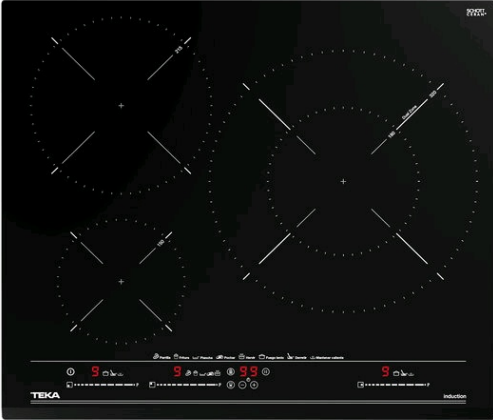

IZC 63632 BK MST 60cm Induction Hob with Direct Functions MultiSlider and 3 cooking zones

MultiSlider

Autolock

Power

Power Plus

Easy
installation

Super Zone

DESCRIPTION

60cm Induction Hob with Direct Functions MultiSlider and 3 cooking zones

LIFE STYLE

Maestro

COLOURS

REFERENCE

REF. 112510011
EAN. 8434778011517

TEKA

IZC 63632 BK MST

FEATURES

Urban colors Edition
Induction hob
Touch control MultiSlider
Cooking timer
3 cooking zones:
1 induction Ø 320/180 mm
1 induction Ø 215 mm
1 induction Ø 150 mm
Special cooking functions with temperature sensors: Grilling, Deep frying, Pan frying, KeepWarm, Boiling, Simmering, Poach & Melting
Power Plus function
Stop & Go function
Residual heat indicators
Fast-Click easy installation
Maximum nominal power : 8.200 W

DIMENSIONS

Product height (mm): 53
Product width (mm): 600
Product depth (mm): 510
Product length (mm):
Net weight (Kg): 10,7

TECH SPECS

FITTING MEASURES

Built-in Width (mm): 560
Built-in Depth (mm): 490
Built-in Height (mm): 49