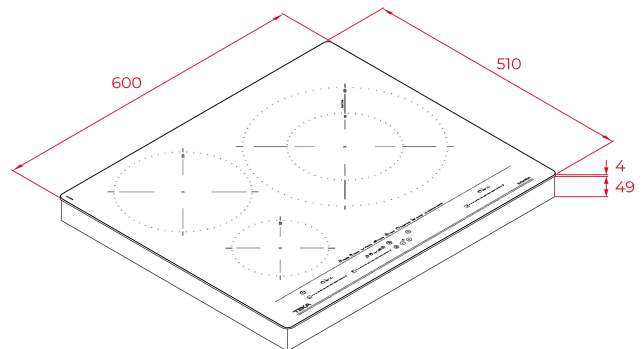

FEATURES

Urban colors Edition
Induction hob
Touch control MultiSlider
Cooking timer
3 cooking zones:
1 induction Ø 320/180 mm
1 induction Ø 215 mm
1 induction Ø 150 mm
Special cooking functions with temperature sensors: Grilling, Deep frying, Pan frying, KeepWarm, Boiling, Simmering, Poach & Melting
Power Plus function
Stop & Go function
Residual heat indicators
Fast-Click easy installation
Maximum nominal power : 8.200 W

DIMENSIONS

Product height (mm): 53
Product width (mm): 600
Product depth (mm): 510
Product length (mm):
Net weight (Kg): 10,7

TECH SPECS

FITTING MEASURES

Built-in Width (mm): 560
Built-in Depth (mm): 490
Built-in Height (mm): 49

ELECTRIC CONNECTION

Frequency (Hz): 50/60
Power rate (V): 220-240
Cable Connection Length (cm): 110
Maximum Nominal Power (W) (Electric hob): 7200

COOKING ZONES

Cooking Zones: 3

Left rear cooking zone - Diameter (mm): 215

Left rear cooking zone - Type: Single Zone

Left front cooking zone - Diameter (mm): 150

Left front cooking zone - Type: Single Zone

Right center cooking zone - Diameter (mm): 320/180

Right center cooking zone - Type: Double Zone