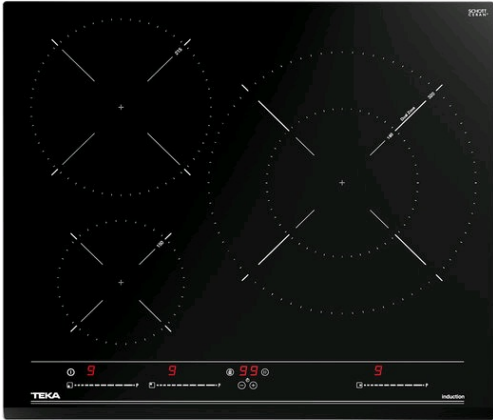

**IZC 63320 BK MSS** 60cm Induction Hob with Touch control  
MultiSlider and 3 zones

MultiSlider

Autolock

Power

Power Plus

Easy  
installation

Super Zone

**DESCRIPTION**

60cm Induction Hob with Touch control MultiSlider and 3 zones

**LIFE STYLE**

Total

**COLOURS**

**REFERENCE**

REF. 112510012  
EAN. 8434778011579

**TEKA**

**IZC 63320 BK MSS**

**FEATURES**

Induction hob  
Touch control MultiSlider  
Cooking timer  
3 cooking zones:  
1 induction Ø 320/180 mm  
1 induction Ø 215 mm  
1 induction Ø 150 mm  
Power Plus function  
Stop & Go function  
Residual heat indicators  
Fast-Click easy installation  
Maximum nominal power : 8.200 W

## DIMENSIONS

**Product height (mm):** 53  
**Product width (mm):** 600  
**Product depth (mm):** 510  
**Product length (mm):**  
**Net weight (Kg):** 10,7