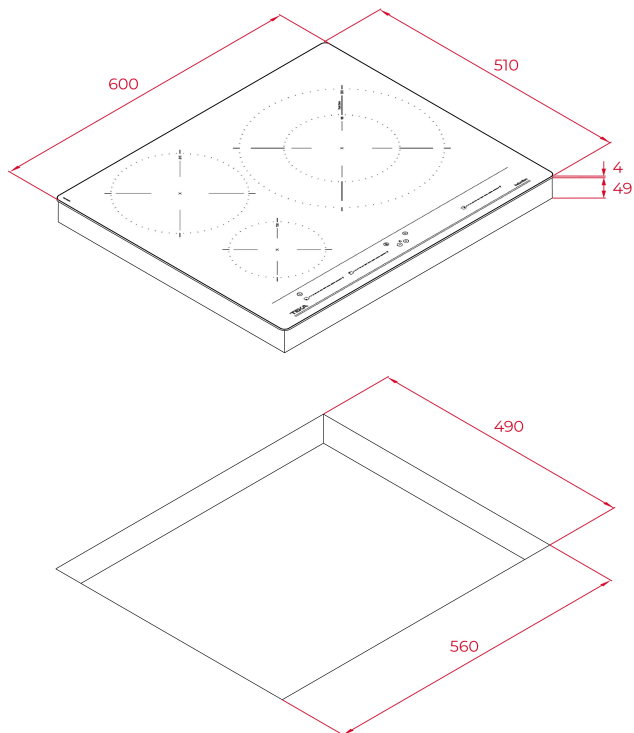

**FEATURES**

Induction hob  
Touch control MultiSlider  
Cooking timer  
3 cooking zones:  
1 induction Ø 320/180 mm  
1 induction Ø 215 mm  
1 induction Ø 150 mm  
Power Plus function  
Stop & Go function  
Residual heat indicators  
Fast-Click easy installation  
Maximum nominal power : 8.200 W

## DIMENSIONS

**Product height (mm):** 53  
**Product width (mm):** 600  
**Product depth (mm):** 510  
**Product length (mm):**  
**Net weight (Kg):** 10,7

### FITTING MEASURES

**Built-in Width (mm):** 560  
**Built-in Depth (mm):** 490  
**Built-in Height (mm):** 49

**Right center cooking zone - Diameter (mm):** 320/180

**Right center cooking zone - Type:** Double Zone