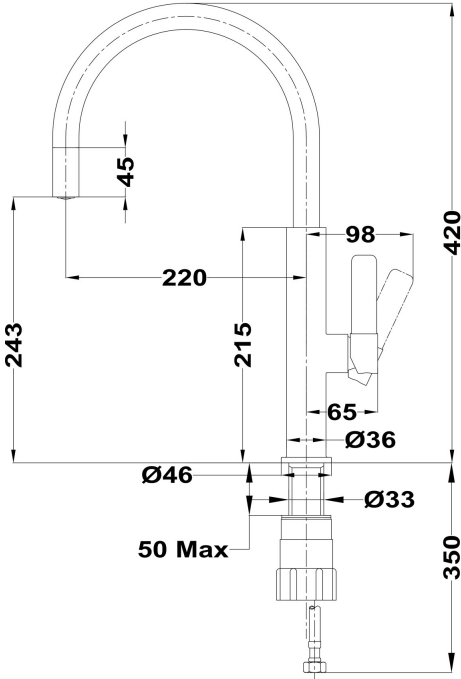

Single lever kitchen tap with aerator integrated in the spout

LIFE STYLE

Total

COLOURS

REFERENCE

REF. 116030035
EAN. 8434778009262

TEKA

FOT 995

FEATURES

Metallic Edition, Titanium Collection
High spout kitchen tap
Swivel spout
Anti-scale aerator
Cartridge with ceramic discs of high resistance
Highly precise temperature control
Greater handling sensitivity with smoother movements
Easy-Quick fixation system
3/8" - 1/2" flexible inlet pipes

FOT 995

DIMENSIONS

- Product height (mm): 420
- Product width (mm):
- Product depth (mm):
- Product length (mm):
- Net weight (Kg): 1,765

TECH SPECS

MODELS

Type of installation: Free standing