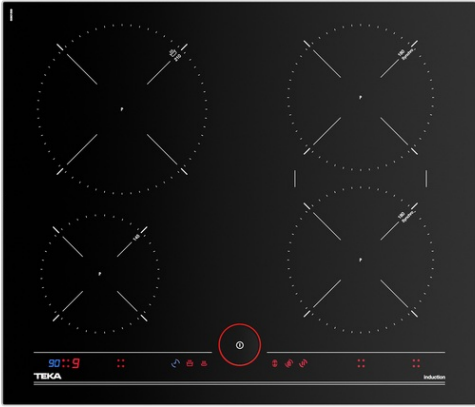

IT 6450 IKNOB 60cm iKnob Touch Control Induction Hob with 4 zones

Autolock

Power

Power Plus

Syncro function

Easy installation

DESCRIPTION

60cm iKnob Touch Control Induction Hob with 4 zones

LIFE STYLE

Maestro

COLOURS

REFERENCE

REF. 10210182
EAN. 8421152148471

FEATURES

Induction hob
Direct functions: Quick boiling and keep warm
iKnob Touch Control
4 cooking zones
1 zone Ø 210 mm
2 zones Ø 180 mm
1 zone Ø 145 mm
Ceramic glass surface
Auto-lock safety system
Cooking timer
Power plus
Child lock
Residual heat indicator
Power management
Easy installation kit
Maximum nominal power 7400 W
Optional: Grilling plate
Optional: Teppanyaki

DIMENSIONS

Product height (mm): 50
Product width (mm): 605
Product depth (mm): 515
Product length (mm):
Net weight (Kg): 10,66

TECH SPECS

FITTING MEASURES

Built-in Width (mm): 560
Built-in Depth (mm): 490
Built-in height (mm): 50

FEATURES

Number of electric power levels: 9
Keeping warm: Yes
Power management function: Yes
Synchro: Yes

ELECTRIC CONNECTION

Frequency (Hz): 50/60
Power rate (V): 220-240
Cable Connection Length (cm): 110
Maximum Nominal Power (W) (Electric hob): 7400