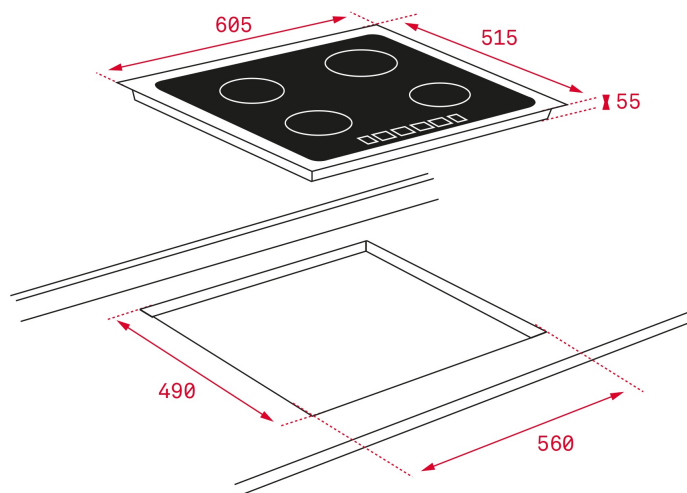

LIFE STYLE

Maestro

COLOURS

REFERENCE

REF. 10210182
EAN. 8421152148471

FEATURES

Induction hob
Direct functions: Quick boiling and keep warm
iKnob Touch Control
4 cooking zones
1 zone Ø 210 mm
2 zones Ø 180 mm
1 zone Ø 145 mm
Ceramic glass surface
Auto-lock safety system
Cooking timer
Power plus
Child lock
Residual heat indicator
Power management
Easy installation kit
Maximum nominal power 7400 W
Optional: Grilling plate
Optional: Teppanyaki

DIMENSIONS

Product height (mm): 50
Product width (mm): 605
Product depth (mm): 515
Product length (mm):
Net weight (Kg): 10,66

TECH SPECS

FITTING MEASURES

Built-in Width (mm): 560
Built-in Depth (mm): 490
Built-in height (mm): 50

FEATURES

Number of electric power levels: 9
Keeping warm: Yes
Power management function: Yes
Synchro: Yes

ELECTRIC CONNECTION

Frequency (Hz): 50/60
Power rate (V): 220-240
Cable Connection Length (cm): 110
Maximum Nominal Power (W) (Electric hob): 7400