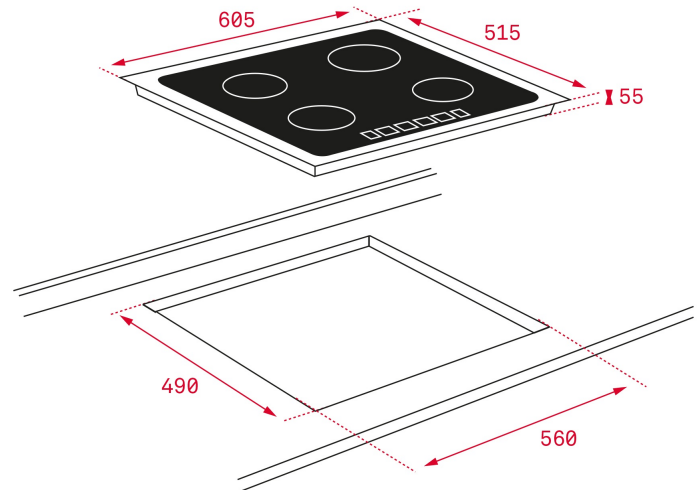

LIFE STYLE

Maestro

COLOURS

REFERENCE

REF. 10210183
EAN. 8421152148488

IKNOB IT 6350

FEATURES

Induction hob
Direct functions: Quick boiling and keep warm
iKnob Touch Control
3 cooking zones
1 zone Ø 190/300 mm
1 zone Ø 215 mm
1 zone Ø 145 mm
Ceramic glass surface
Auto-lock safety system
Cooking timer
Power plus
Child lock
Residual heat indicator
Power management
Easy installation kit
Maximum nominal power 7400 W
Optional: Grilling plate
Optional: Teppanyaki

IKNOB IT 6350

DIMENSIONS

Product height (mm): 50
Product width (mm): 605
Product depth (mm): 515
Product length (mm):
Net weight (Kg): 10,7

TECH SPECS

FITTING MEASURES

Built-in Width (mm): 560
Built-in Depth (mm): 490
Built-in height (mm): 50

FEATURES

Number of electric power levels: 9
Keeping warm: Yes
Power management function: Yes
Synchro: Yes

ELECTRIC CONNECTION

Frequency (Hz): 50/60
Power rate (V): 220-240
Cable Connection Length (cm): 110
Maximum Nominal Power (W) (Electric hob): 7400