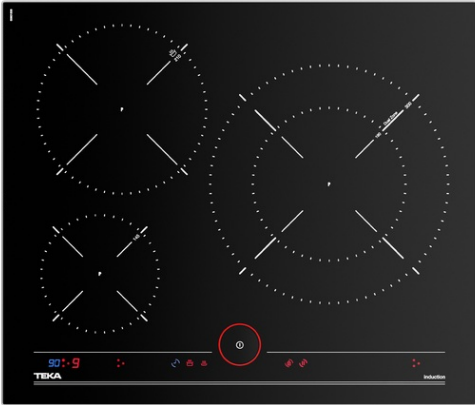

IKNOB IT 6350 60cm iKnob Touch Control Induction Hob with 3 zones

Autolock

Power

Power Plus

Syncro function

Easy installation

DESCRIPTION

60cm iKnob Touch Control Induction Hob with 3 zones

LIFE STYLE

Maestro

COLOURS

REFERENCE

REF. 10210183
EAN. 8421152148488

IKNOB IT 6350

FEATURES

Induction hob
Direct functions: Quick boiling and keep warm
iKnob Touch Control
3 cooking zones
1 zone Ø 190/300 mm
1 zone Ø 215 mm
1 zone Ø 145 mm
Ceramic glass surface
Auto-lock safety system
Cooking timer
Power plus
Child lock
Residual heat indicator
Power management
Easy installation kit
Maximum nominal power 7400 W
Optional: Grilling plate
Optional: Teppanyaki

IKNOB IT 6350

DIMENSIONS

Product height (mm): 50
Product width (mm): 605
Product depth (mm): 515
Product length (mm):
Net weight (Kg): 10,7

TECH SPECS

FITTING MEASURES

Built-in Width (mm): 560
Built-in Depth (mm): 490
Built-in height (mm): 50

FEATURES

Number of electric power levels: 9
Keeping warm: Yes
Power management function: Yes
Synchro: Yes

ELECTRIC CONNECTION

Frequency (Hz): 50/60
Power rate (V): 220-240
Cable Connection Length (cm): 110
Maximum Nominal Power (W) (Electric hob): 7400