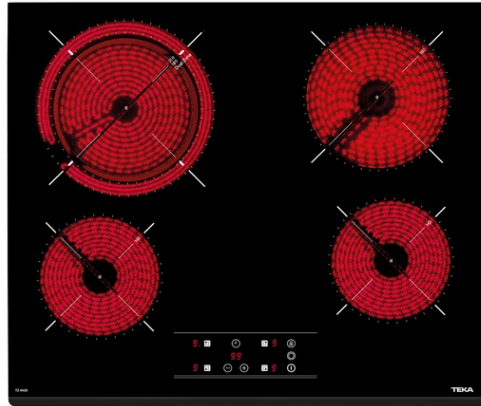

TZ 6420 60cm Vitroceramic Hob with 4 zones and Touch Control

Autolock

Power Plus

Easy
installation

DESCRIPTION

60cm Vitroceramic Hob with 4 zones and Touch Control

LIFE STYLE

Total

COLOURS

REFERENCE

REF. 40239020
EAN. 8421152148174

TEKA

TZ 6420

FEATURES

Vitroc ceramic hob
Touch Control
4 cooking zones
1 high lights Ø 180/210 mm
1 high lights Ø 180 mm
2 high lights Ø 145 mm
Ceramic glass surface
Auto-lock safety system
Cooking timer
Power plus
Child lock
Residual heat indicator
Easy installation kit
Maximum nominal power 6200 W

DIMENSIONS

Product height (mm): 51
Product width (mm): 600
Product depth (mm): 510
Product length (mm):
Net weight (Kg): 8,9

TECH SPECS

FITTING MEASURES

Built-in Width (mm): 560
Built-in Depth (mm): 490
Built-in height (mm): 51

FEATURES

Number of electric power levels: 9

ELECTRIC CONNECTION

Frequency (Hz): 50/60
Power rate (V): 220-240
Cable Connection Length (cm): 100
Maximum Nominal Power (W) (Electric hob): 6200

COOKING ZONES