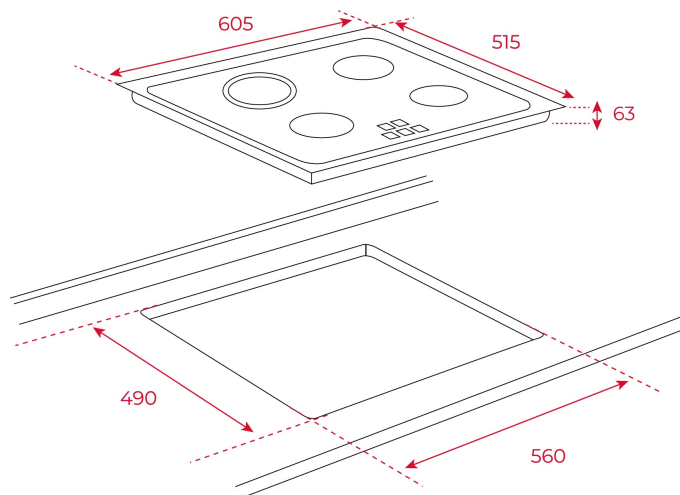

COLOURS

REFERENCE

REF. 40239020
EAN. 8421152148174

TEKA

TZ 6420

FEATURES

Vitroc ceramic hob
Touch Control
4 cooking zones
1 high lights Ø 180/210 mm
1 high lights Ø 180 mm
2 high lights Ø 145 mm
Ceramic glass surface
Auto-lock safety system
Cooking timer
Power plus
Child lock
Residual heat indicator
Easy installation kit
Maximum nominal power 6200 W

DIMENSIONS

Product height (mm): 51
Product width (mm): 600
Product depth (mm): 510
Product length (mm):
Net weight (Kg): 8,9

TECH SPECS

FITTING MEASURES

Built-in Width (mm): 560
Built-in Depth (mm): 490
Built-in height (mm): 51

FEATURES

Number of electric power levels: 9

ELECTRIC CONNECTION

Frequency (Hz): 50/60
Power rate (V): 220-240
Cable Connection Length (cm): 100
Maximum Nominal Power (W) (Electric hob): 6200

COOKING ZONES