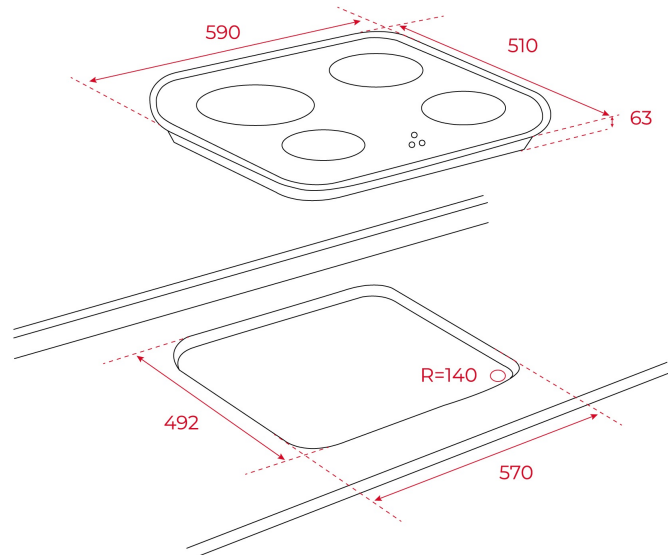

TC 6400 60cm Vitroceramic Hob with 4 zones and Touch Control

Autolock

Power Plus

Easy
installation

DESCRIPTION

60cm Vitroceramic Hob with 4 zones and Touch Control

LIFE STYLE

Total

COLOURS

REFERENCE

REF. 40239024
EAN. 8421152148204

TEKA

TC 6400

FEATURES

Vitroc ceramic hob
Touch Control
4 cooking zones
1 high lights Ø 180/210 mm
1 high lights Ø 180 mm
1 high lights Ø 160 mm
1 high lights Ø 145mm
Ceramic glass surface
Cooking timer
Power plus
Child lock
Residual heat indicator
Easy installation kit
Maximum nominal power 6500 W
Optional: Grilling plate
Optional: Teppanyaki

TC 6400

DIMENSIONS

Product height (mm): 51
Product width (mm): 590
Product depth (mm): 510
Product length (mm):
Net weight (Kg): 7,9

TECH SPECS

FITTING MEASURES

Built-in Width (mm): 570
Built-in Depth (mm): 492
Built-in height (mm): 51

PARTICULAR CHARACTERISTICS

Number of electric power levels: 9

ELECTRIC CONNECTION

Frequency (Hz): 50/60
Power rate (V): 220-240
Cable Connection Length (cm): 100
Maximum Nominal Power (W) (Electric hob): 6500