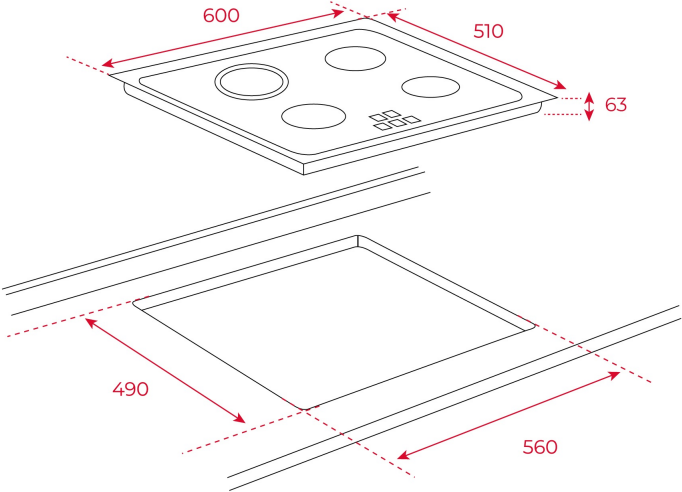

## REFERENCE

REF. 40239031  
EAN. 8421152148228

**TEKA**

**TT 6315**

**FEATURES**

Vitroc ceramic hob  
Touch Control  
3 cooking zones  
1 high lights Ø 210/270 mm  
1 high lights Ø 180 mm  
1 high lights Ø 145 mm  
Ceramic glass surface  
Auto-lock safety system  
Cooking timer  
Residual heat indicator  
Easy installation kit  
Maximum nominal power 5400 W

**TT 6315**

**DIMENSIONS**

- Product height (mm):** 63
- Product width (mm):** 600
- Product depth (mm):** 510
- Product length (mm):**
- Net weight (Kg):** 8,7

**TECH SPECS**

**FITTING MEASURES**

- Built-in Width (mm):** 560
- Built-in Depth (mm):** 490

**ELECTRIC CONNECTION**

- Frequency (Hz):** 50/60
- Power rate (V):** 230
- Cable Connection Length (cm):** 110
- Maximum Nominal Power (W) (Electric hob):** 5400

**COOKING ZONES**

**Cooking Zones:** 3

**SECURITY SYSTEM**