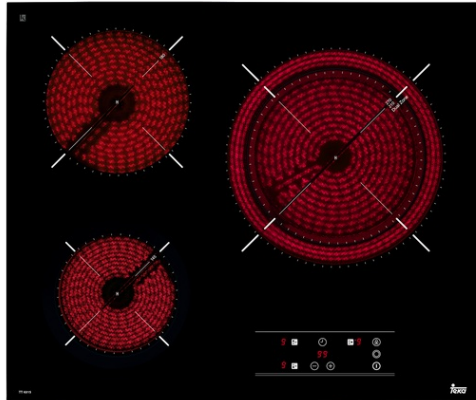

# TT 6315 60cm Vitroceramic Hob with Touch Control

Autolock

---

## DESCRIPTION

60cm Vitroceramic Hob with Touch Control

## REFERENCE

REF. 40239031  
EAN. 8421152148228

**TEKA**

**TT 6315**

**FEATURES**

Vitroc ceramic hob  
Touch Control  
3 cooking zones  
1 high lights Ø 210/270 mm  
1 high lights Ø 180 mm  
1 high lights Ø 145 mm  
Ceramic glass surface  
Auto-lock safety system  
Cooking timer  
Residual heat indicator  
Easy installation kit  
Maximum nominal power 5400 W