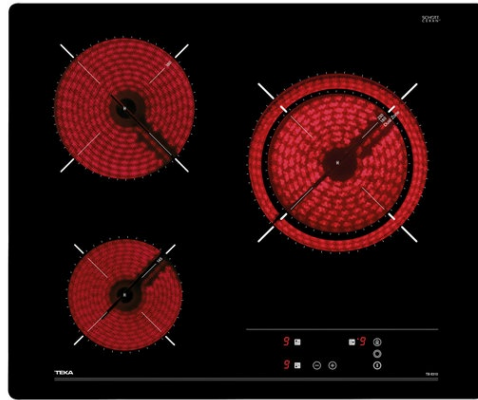

TEKA TB 6310 60cm Vitroceramic Hob with 3 zones and Touch Control

Autolock

Power Plus

Easy
installation

DESCRIPTION

60cm Vitroceramic Hob with 3 zones and Touch Control

LIFE STYLE

Easy

COLOURS

REFERENCE

REF. 40239034
EAN. 8421152148259

TEKA

TB 6310

FEATURES

Vitroc ceramic hob
Touch Control
3 cooking zones
1 high lights Ø 180/230 mm
1 high lights Ø 180 mm
1 high lights Ø 145 mm
Ceramic glass surface
Easy installation kit
Maximum nominal power 5100 W
Optional: Grilling plate
Optional: Teppanyaki

DIMENSIONS

Product height (mm): 63
Product width (mm): 600
Product depth (mm): 510
Product length (mm):
Net weight (Kg): 8,7

TECH SPECS

FITTING MEASURES

Built-in Width (mm): 560
Built-in Depth (mm): 490
Built-in height (mm): 63

PARTICULAR CHARACTERISTICS

Number of electric power levels: 9

ELECTRIC CONNECTION

Frequency (Hz): 50/60
Power rate (V): 220-240
Cable Connection Length (cm): 100
Maximum Nominal Power (W) (Electric hob): 5100