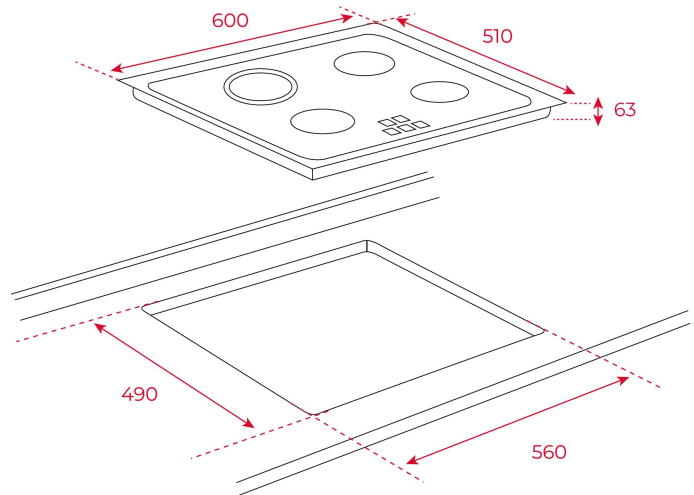

COLOURS

REFERENCE

REF. 40239034
EAN. 8421152148259

TEKA

TB 6310

FEATURES

Vitroc ceramic hob
Touch Control
3 cooking zones
1 high lights Ø 180/230 mm
1 high lights Ø 180 mm
1 high lights Ø 145 mm
Ceramic glass surface
Easy installation kit
Maximum nominal power 5100 W
Optional: Grilling plate
Optional: Teppanyaki

DIMENSIONS

Product height (mm): 63
Product width (mm): 600
Product depth (mm): 510
Product length (mm):
Net weight (Kg): 8,7

TECH SPECS

FITTING MEASURES

Built-in Width (mm): 560
Built-in Depth (mm): 490
Built-in height (mm): 63

PARTICULAR CHARACTERISTICS

Number of electric power levels: 9

ELECTRIC CONNECTION

Frequency (Hz): 50/60
Power rate (V): 220-240
Cable Connection Length (cm): 100
Maximum Nominal Power (W) (Electric hob): 5100