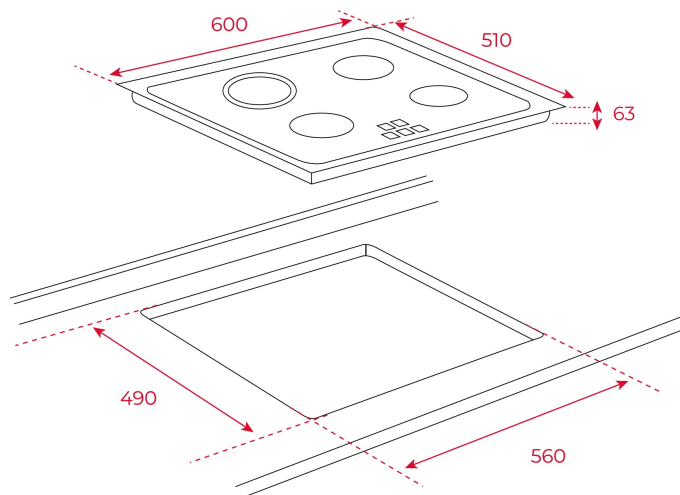

### REFERENCE

REF. 40239040  
EAN. 8421152148266

**TEKA**

**TZ 6415**

**FEATURES**

Vitroc ceramic hob  
Touch Control  
4 cooking zones  
1 high lights Ø 210 mm  
1 high lights Ø 180 mm  
2 high lights Ø 145 mm  
Ceramic glass surface  
Auto-lock safety system  
Cooking timer  
Power plus  
Child lock  
Residual heat indicator  
Easy installation kit  
Maximum nominal power 6300 W

## DIMENSIONS

**Product height (mm):** 51  
**Product width (mm):** 600  
**Product depth (mm):** 510  
**Product length (mm):**  
**Net weight (Kg):** 8,5

### FITTING MEASURES

**Built-in Width (mm):** 560  
**Built-in Depth (mm):** 490  
**Built-in height (mm):** 51