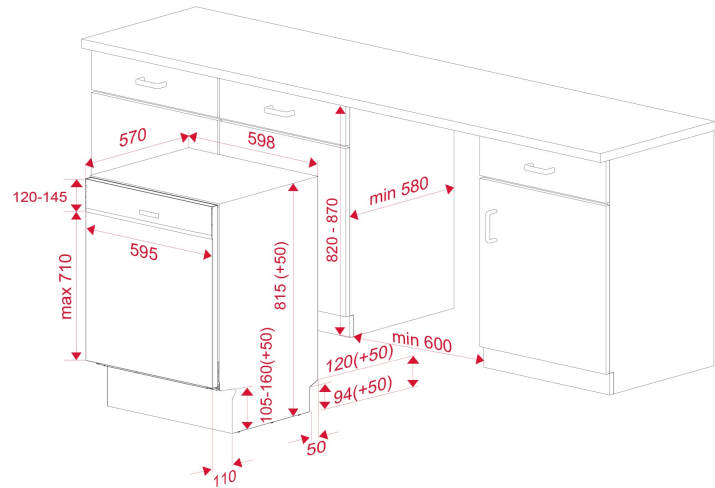

Water dirtiness
sensor
Aqualogic

DESCRIPTION

60 cm semi integrated dishwasher PremiumCare Series with 14 place settings, 8 washing programs and third tray MultiFlex3

LIFE STYLE

Maestro

COLOURS

REFERENCE

REF. 114260009
EAN. 8434778013672

DIMENSIONS

Product height (mm): 815
Product width (mm): 598
Product depth (mm): 570
Product length (mm):
Net weight (Kg): 39,5

TECH SPECS

FITTING MEASURES

PRODUCT SHEET

POWER SUPPLY

Built-in niche height (cm): 82

Frequency (Hz): 50
Power rate (V): 220
Plug type: EU
Cable Connection Length (cm): 150
Maximum Nominal Power (W): 2100
Power of heating element (W): 1800
Water outlet hose length (m): 1.38

Water inlet hose length (m): 1.5