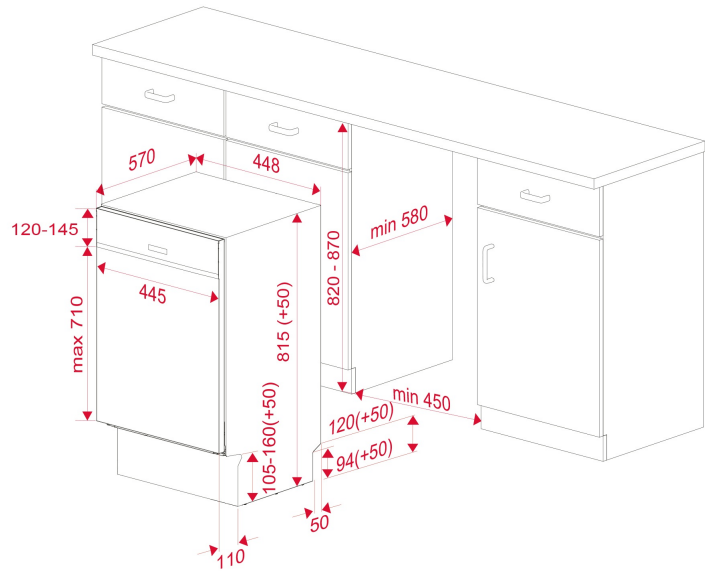

DIMENSIONS

Product height (mm): 815
Product width (mm): 448
Product depth (mm): 570
Product length (mm):
Net weight (Kg): 31

TECH SPECS

FITTING MEASURES

PRODUCT SHEET

POWER SUPPLY

Built-in niche height (cm): 82

Frequency (Hz): 50
Power rate (V): 220
Plug type: EU
Cable Connection Length (cm): 150
Maximum Nominal Power (W): 2100
Power of heating element (W): 1800
Water outlet hose length (m): 1.38

Water inlet hose length (m): 1.5

The energy label features the European Union flag and the word "ENERGY" with a lightning bolt icon. A QR code is located in the top right corner. Below this, the brand name "TEKA" and model number "DSI 44700 SS" are printed. The energy efficiency scale consists of seven horizontal bars labeled A through G, with bar E highlighted in black and containing a white arrow pointing left. Below the scale, the energy consumption is listed as "70 kWh / 100". Four icons represent specific features: a stack of plates with "9 x", a water tap with "9,0 L", a clock with "3:55", and a speaker with "47 dB" and "ABCD". A vertical date stamp "2019/03/17" is on the right side.