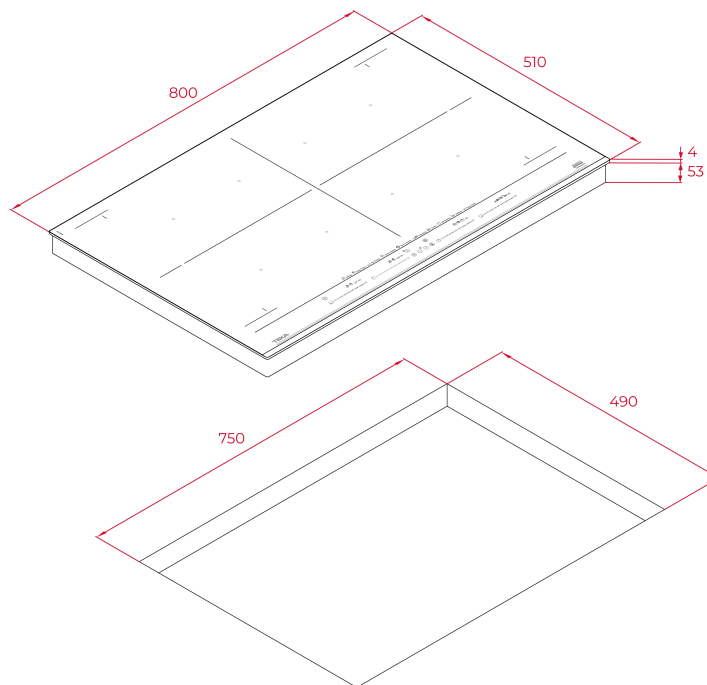

## DIMENSIONS

**Product height (mm):** 57  
**Product width (mm):** 800  
**Product depth (mm):** 510  
**Product length (mm):**  
**Net weight (Kg):** 15

### FITTING MEASURES

**Built-in Width (mm):** 750  
**Built-in Depth (mm):** 490  
**Built-in height (mm):** 53