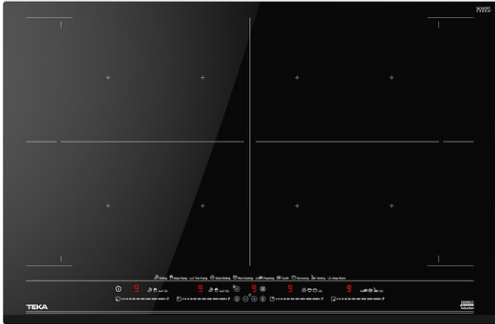

**IZF 88700 MST BK** 80cm DirectSense with FullFlex Induction with temperature sensors and RiceCooker function

MultiSlider

Autolock

Power

Power Plus

Easy  
installation

Flex

**DESCRIPTION**

80cm DirectSense with FullFlex Induction with temperature sensors and RiceCooker function

**LIFE STYLE**

Maestro

**COLOURS**

**REFERENCE**

REF. 112500029  
EAN. 8434778011845

**FEATURES**

Urban Colors Edition  
MasterSense Series  
FullFlex Induction hob  
SlideCooking Function  
Direct functions with temperature sensors: Rice cooking, keep warm, confit, poaching, grilling, keep warm, pan frying, deep frying, quick boiling, simmering and melting.  
Touch Control MultiSlider  
4 cooking zones  
4 zones Ø 296,5 X 197,5 mm  
Ceramic glass surface  
Auto-lock safety system  
Cooking timer  
Power plus child lock  
Residual heat indicator  
Power management  
Easy installation kit  
Maximum nominal power 7400 W

## DIMENSIONS

**Product height (mm):** 57  
**Product width (mm):** 800  
**Product depth (mm):** 510  
**Product length (mm):**  
**Net weight (Kg):** 15

### FITTING MEASURES

**Built-in Width (mm):** 750  
**Built-in Depth (mm):** 490  
**Built-in height (mm):** 53