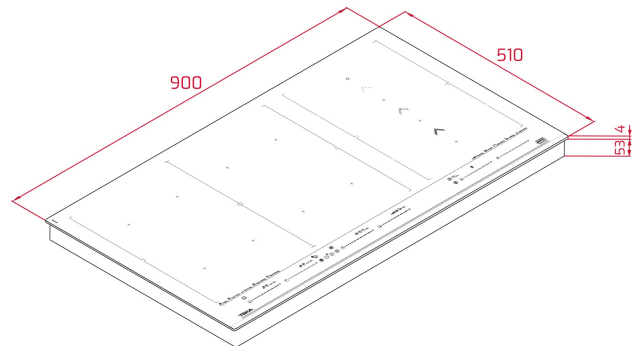

## DIMENSIONS

**Product height (mm):** 57  
**Product width (mm):** 900  
**Product depth (mm):** 510  
**Product length (mm):**  
**Net weight (Kg):** 20

### FITTING MEASURES

**Built-in Width (mm):** 860  
**Built-in Depth (mm):** 490  
**Built-in height (mm):** 53