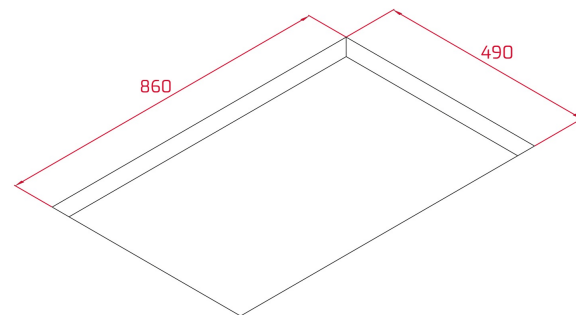

## DIMENSIONS

**Product height (mm):** 57  
**Product width (mm):** 900  
**Product depth (mm):** 510  
**Product length (mm):**  
**Net weight (Kg):** 20

### FITTING MEASURES

**Built-in Width (mm):** 860  
**Built-in Depth (mm):** 490  
**Built-in height (mm):** 53