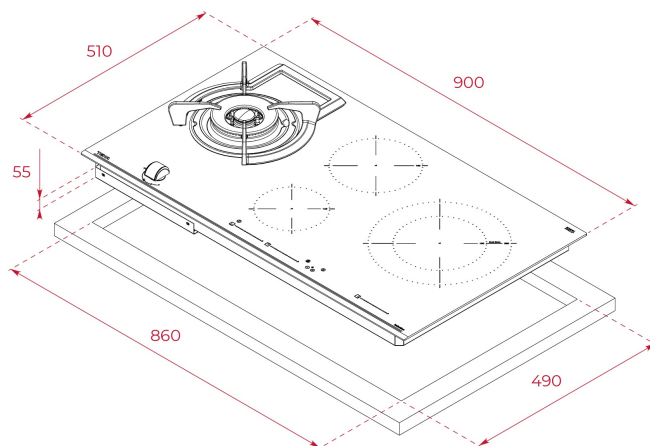

Gas + Induction hob with Direct Functions and 4 cooking zones in 90cm of butane gas

LIFE STYLE

Total

COLOURS

REFERENCE

REF. 112570162
EAN. 8434778017663

FEATURES

Urban Colors Edition
Gas on glass + Induction hob
ExactFlame
Frontal control knobs + Touch Control MultiSlider
4 cooking zones
1 double ring burner, 4.00 kW
1 zone Ø 180/280 mm
1 zone Ø 180 mm
1 zone Ø 145 mm
Ceramic glass surface
Auto ignition
Auto-lock safety system
Cast iron grids
Induction:
Cooking timer
Power plus
Child lock
Residual heat indicator
Power management
Easy installation kit
Maximum nominal power(Gas) 4000 W
Maximum nominal power(Induction) 7200 W
Wok support included
Silver knobs accessory available

DIMENSIONS

Product height (mm): 98
Product width (mm): 900
Product depth (mm): 510
Product length (mm):
Net weight (Kg): 16,4

TECH SPECS

FITTING MEASURES

Built-in Width (mm): 860
Built-in Depth (mm): 490
Built-in height (mm): 49

FEATURES

Gas type: Natural
Maximum nominal power (W) (Gas): 5000
Autoignition: Yes
Number of electric power levels: 9
Power management function: Yes

ELECTRIC CONNECTION

Maximum Nominal Power (W): 7200
Frequency (Hz): 50/60
Power rate (V): 220-240
Cable Connection Length (cm): 110
Maximum Nominal Power (W) (Electric hob): 7200