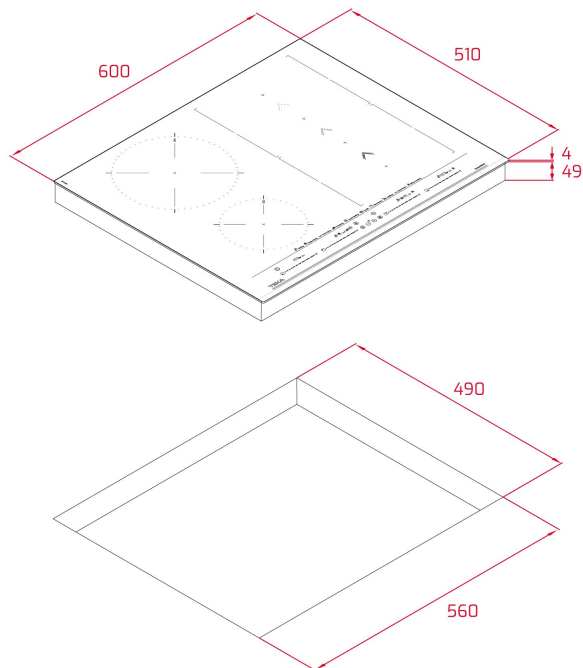

DIMENSIONS

Product height (mm): 53
Product width (mm): 600
Product depth (mm): 510
Product length (mm):
Net weight (Kg): 9,52

TECH SPECS

FITTING MEASURES

Built-in Width (mm): 560
Built-in Depth (mm): 490
Built-in height (mm): 49