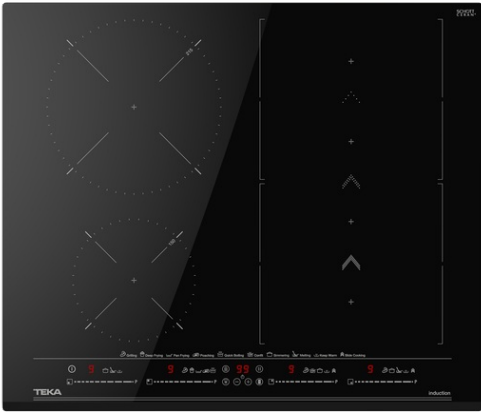

IZS 66800 MST 60 cm induction Flex hob with SlideCooking function and 4 cooking zones

MultiSlider

Autolock

Power

Power Plus

Easy installation

DESCRIPTION

60 cm induction Flex hob with SlideCooking function and 4 cooking zones

LIFE STYLE

Maestro

COLOURS

REFERENCE

REF. 112500028
EAN. 8434778011814

FEATURES

Urban Colors Edition
MasterSense Series
Flex Induction hob
SlideCooking function
Direct functions with temperature sensors: Confit, poaching, grilling, pan frying, deep frying, quick boiling, simmering, melting and keep warm
Touch Control MultiSlider
4 cooking zones
2 zones Ø 228 x 200 mm
1 zone Ø 215 mm
1 zone Ø 150 mm
Ceramic glass surface
Auto-lock safety system
Cooking timer
Power plus
Child lock
Residual heat indicator
Power management
Easy installation kit
Maximum nominal power 7200 W
Optional: Grilling plate
Optional: Teppanyaki

DIMENSIONS

Product height (mm): 53
Product width (mm): 600
Product depth (mm): 510
Product length (mm):
Net weight (Kg): 9,52

TECH SPECS

FITTING MEASURES

Built-in Width (mm): 560
Built-in Depth (mm): 490
Built-in height (mm): 49