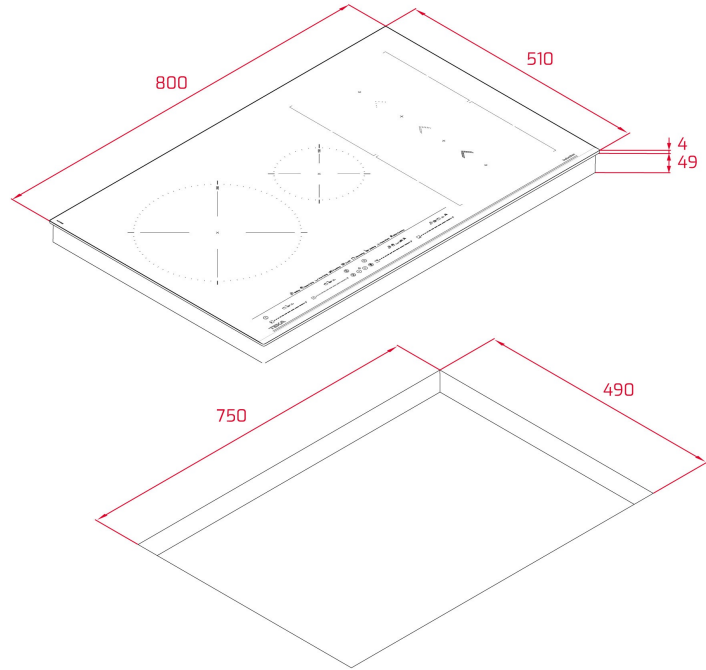

LIFE STYLE

Maestro

COLOURS

REFERENCE

REF. 112500030
EAN. 8434778011869

FEATURES

Urban Colors Edition
MasterSense Series
Flex Induction hob
SlideCooking function
Direct functions with temperature sensors: Poaching, confit, grilling, pan frying, deep frying, simmering, melting and keep warm
Touch Control MultiSlider
4 cooking zones
1 zone Ø 280 mm
2 zones Ø 228 x 200 mm
1 zone Ø 185 mm
Ceramic glass surface
Auto-lock safety system
Cooking timer
Power plus
Child lock
Residual heat indicator
Power management
Easy installation kit
Maximum nominal power 7200 W
Optional: Grilling plate
Optional: Teppanyaki

DIMENSIONS

Product height (mm): 53
Product width (mm): 800
Product depth (mm): 510
Product length (mm):
Net weight (Kg): 12,12

TECH SPECS

FITTING MEASURES

Built-in Width (mm): 750
Built-in Depth (mm): 490
Built-in height (mm): 49