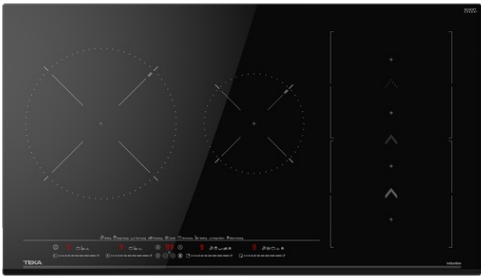

# IZS 96700 MST 90 cm induction Flex hob with SlideCooking function and 4 cooking zones

MultiSlider

Autolock

Power

Power Plus

Easy installation

## DESCRIPTION

90 cm induction Flex hob with SlideCooking function and 4 cooking zones

## REFERENCE

REF. 112500033  
EAN. 8434778012040

**FEATURES**

Urban Colors Edition  
MasterSense Series  
Flex Induction hob  
SlideCooking function  
Direct functions with temperature sensors: Confit, poaching, grilling, pan frying, deep frying, quick boiling, simmering, melting and keep warm  
Touch Control MultiSlider  
4 cooking zones  
1 zone Ø 280 mm  
2 zone Ø 228 x 200 mm  
1 zone Ø 185 mm  
Ceramic glass surface  
Auto-lock safety system  
Cooking timer  
Power plus  
Child lock  
Residual heat indicator  
Power management  
Easy installation kit  
Maximum nominal power 7200 W  
Optional: Grilling plate  
Optional: Teppanyaki

## DIMENSIONS

**Product height (mm):** 53  
**Product width (mm):** 900  
**Product depth (mm):** 510  
**Product length (mm):**  
**Net weight (Kg):** 13,22