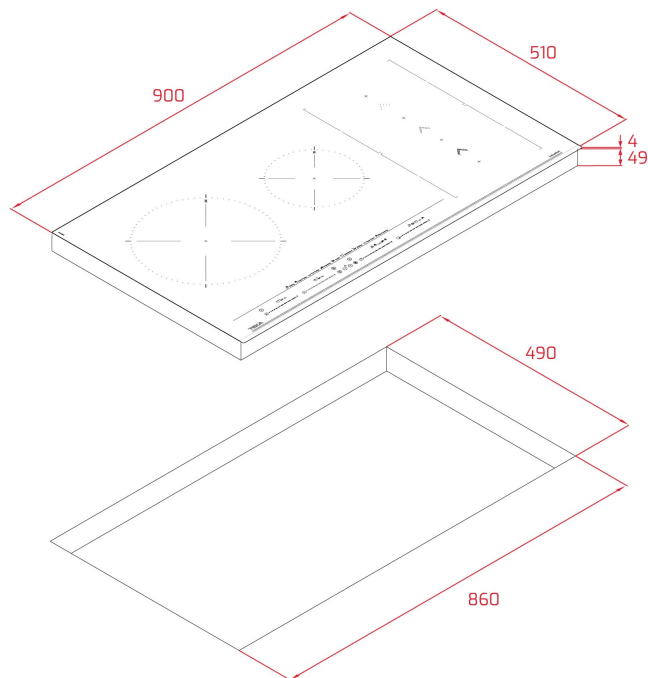

## DIMENSIONS

**Product height (mm):** 53  
**Product width (mm):** 900  
**Product depth (mm):** 510  
**Product length (mm):**  
**Net weight (Kg):** 13,22

### FITTING MEASURES

**Built-in Width (mm):** 860  
**Built-in Depth (mm):** 490  
**Built-in height (mm):** 49