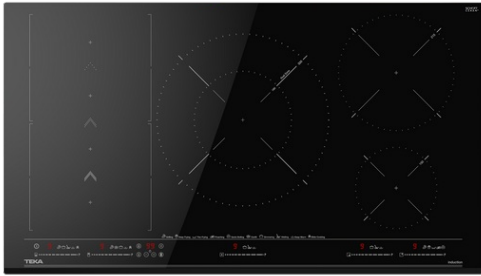

IZS 97630 MST 91 cm induction Flex hob with SlideCooking function and 5 cooking zones

MultiSlider

Autolock

Power

Power Plus

Easy installation

Super Zone

DESCRIPTION

91 cm induction Flex hob with SlideCooking function and 5 cooking zones

LIFE STYLE

Total

COLOURS

REFERENCE

REF. 112500034
EAN. 8434778012057

FEATURES

Urban Colors Edition
MasterSense Series
Flex Induction hob
SlideCooking function
Direct functions with temperature sensors: Confit, poaching, grilling, pan frying, deep frying, quick boiling, simmering, melting and keep warm
Touch Control MultiSlider
5 cooking zones
1 zone Ø 320/180 mm
2 zones Ø 228 x 200 mm
1 zone Ø 215 mm
1 zone Ø 150 mm
Ceramic glass surface
Auto-lock safety system
Cooking timer
Power plus
Child lock
Residual heat indicator
Power management
Easy installation kit
Maximum nominal power 10.800 W
Optional: Grilling plate
Optional: Teppanyaki

DIMENSIONS

Product height (mm): 53
Product width (mm): 900
Product depth (mm): 510
Product length (mm):
Net weight (Kg): 15,18

TECH SPECS

FITTING MEASURES

Built-in Width (mm): 860
Built-in Depth (mm): 490
Built-in height (mm): 49

Maximum Nominal Power (W): TBC
Frequency (Hz): 50/60
Power rate (V): 220-240
Cable Connection Length (cm): 110

Maximum Nominal Power (W) (Electric hob): 10800

COOKING ZONES

Cooking Zones: 5

Energy consumption for the whole hob, Wh/Kg: tbc