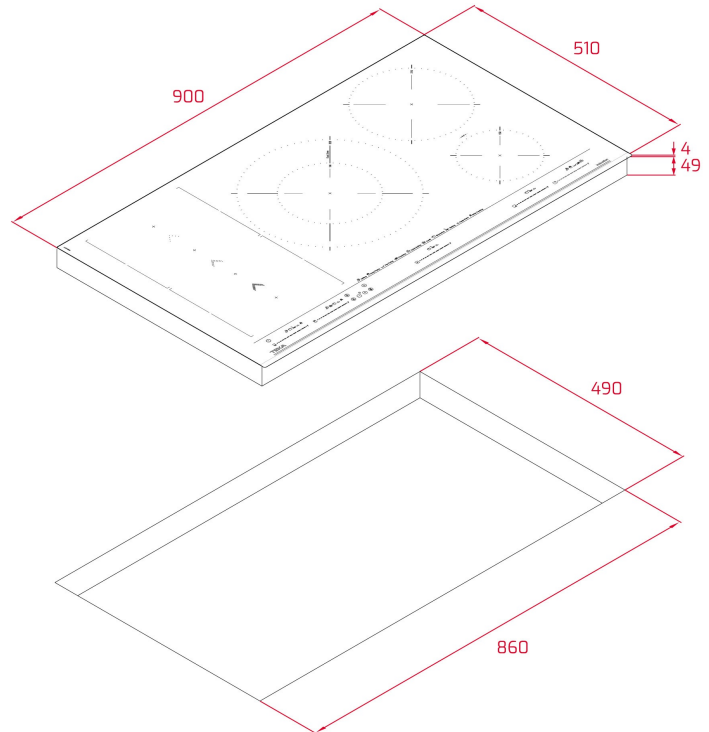

91 cm induction Flex hob with SlideCooking function and 5 cooking zones

LIFE STYLE

Total

COLOURS

REFERENCE

REF. 112500034
EAN. 8434778012057

FEATURES

Urban Colors Edition
MasterSense Series
Flex Induction hob
SlideCooking function
Direct functions with temperature sensors: Confit, poaching, grilling, pan frying, deep frying, quick boiling, simmering, melting and keep warm
Touch Control MultiSlider
5 cooking zones
1 zone Ø 320/180 mm
2 zones Ø 228 x 200 mm
1 zone Ø 215 mm
1 zone Ø 150 mm
Ceramic glass surface
Auto-lock safety system
Cooking timer
Power plus
Child lock
Residual heat indicator
Power management
Easy installation kit
Maximum nominal power 10.800 W
Optional: Grilling plate
Optional: Teppanyaki

DIMENSIONS

Product height (mm): 53
Product width (mm): 900
Product depth (mm): 510
Product length (mm):
Net weight (Kg): 15,18

TECH SPECS

FITTING MEASURES

Built-in Width (mm): 860
Built-in Depth (mm): 490
Built-in height (mm): 49