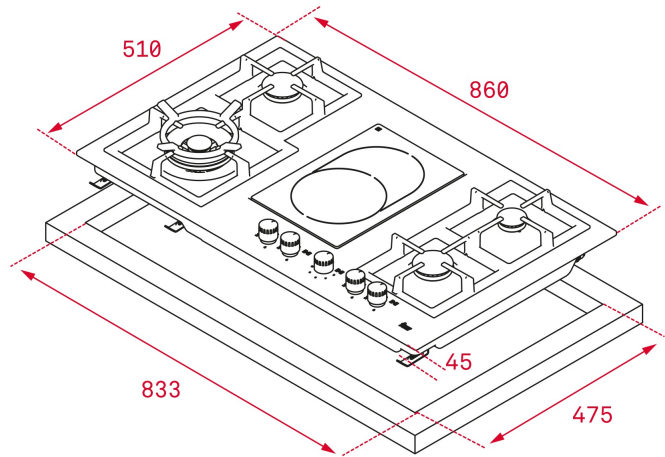

Gas + Induction hob
Frontal control knobs
5 cooking zones
1 double ring burner, 4.00 kW
2 semi fast burners, 1.7 kW
1 auxiliary burner, 1 kW
1 high light Ø 170 x 265 mm
Stainless steel surface
Auto ignition
Auto-lock safety system
Cast iron grids
Maximum nominal power 8500 W
Optional: Wok support

DIMENSIONS

Product height (mm): 91
Product width (mm): 860
Product depth (mm): 510
Product length (mm):
Net weight (Kg): 13,35

TECH SPECS

FITTING MEASURES

Built-in Width (mm): 833
Built-in Depth (mm): 475
Built-in height (mm): 45