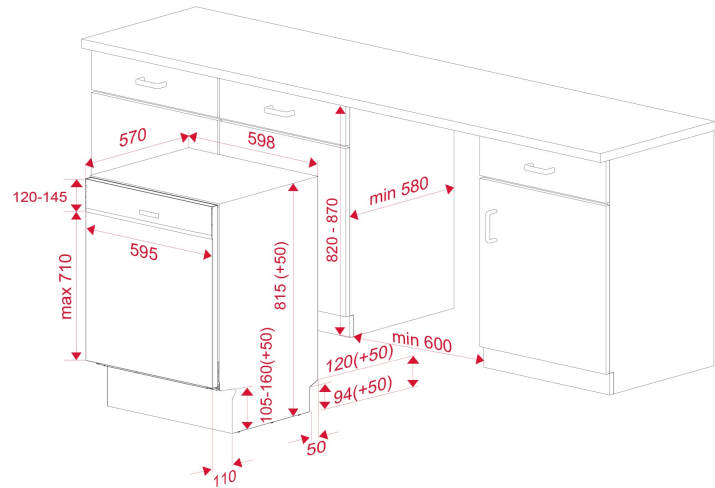

DIMENSIONS

Product height (mm): 815
Product width (mm): 598
Product depth (mm): 570
Product length (mm):
Net weight (Kg): 29,3

TECH SPECS

FITTING MEASURES

PRODUCT SHEET

POWER SUPPLY

Built-in niche height (cm): 82

Frequency (Hz): 50
Power rate (V): 220
Plug type: EU
Cable Connection Length (cm): 150
Maximum Nominal Power (W): 2100
Power of heating element (W): 1800
Water outlet hose length (m): 1.38

**PARTICULAR
CHARACTERISITICS**

Water inlet hose length (m): 1.5

Type of installation: Built-in

Control panel: Electronic buttons

Control panel display: Yes

Number of programs: 7

Number Of Washing Temperatures: 5

Aqua-Logic: Yes

Water softener: Yes