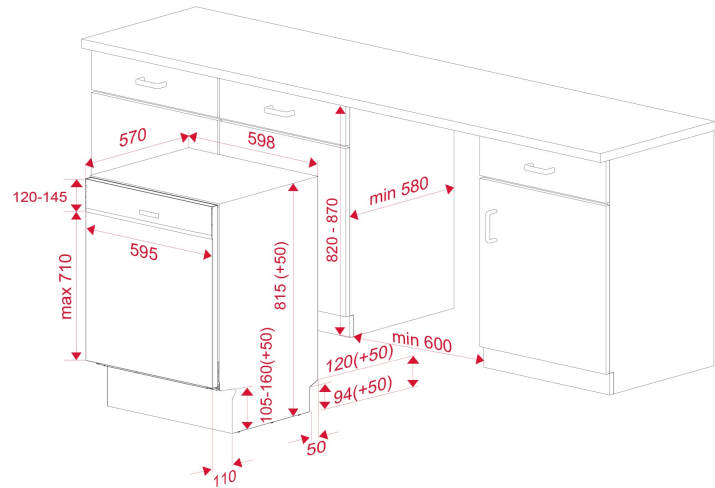

## DIMENSIONS

**Product height (mm):** 815  
**Product width (mm):** 598  
**Product depth (mm):** 570  
**Product length (mm):**  
**Net weight (Kg):** 29,3

### FITTING MEASURES