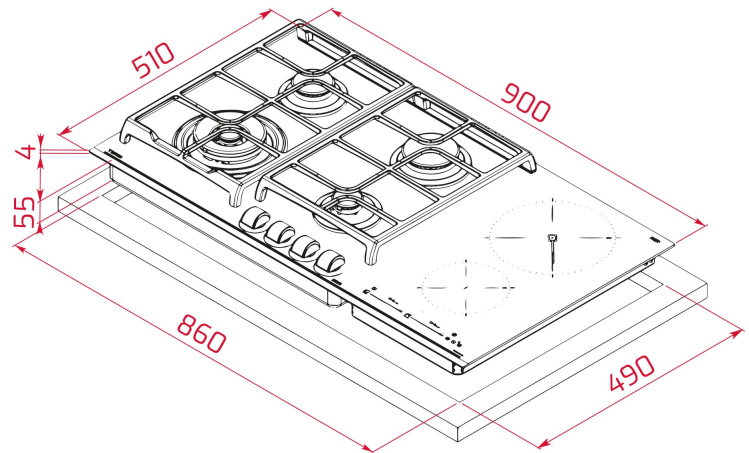

DESCRIPTION

Gas + Induction hob with Direct Functions and 6 cooking zones in 90cm of butane gas

LIFE STYLE

Total

COLOURS

REFERENCE

REF. 112570127
EAN. 8434778011388

FEATURES

DIMENSIONS

Product height (mm): 98
Product width (mm): 900
Product depth (mm): 510
Product length (mm):
Net weight (Kg): 17,9

TECH SPECS

FITTING MEASURES

Built-in Width (mm): 860
Built-in Depth (mm): 490
Built-in height (mm): 49

ELECTRIC CONNECTION

Maximum Nominal Power (W): 3500
Cable Connection Length (cm): 110
Maximum Nominal Power (W) (Electric hob): 3500

COOKING ZONES

Cooking Zones: 6

Energy consumption for the whole hob, Wh/Kg: 180,4