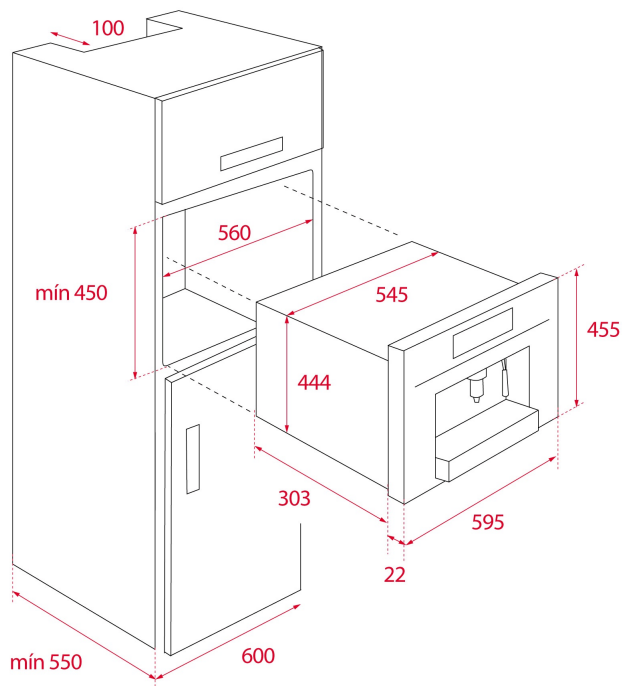

# CLC 835 MC Built-in Multi Capsule Coffee Maker with digital display

**DESCRIPTION**

Built-in Multi Capsule Coffee Maker with digital display

**LIFE STYLE**

Maestro

**COLOURS**

**REFERENCE**

REF. 40589513  
EAN. 8421152145616

**FEATURES**

Multi capsule built-in coffee maker  
Multi capsule (\*) and ground coffee machine  
Coffee selector: small, medium, large, extra large and infusions  
Electronic control panel with TFT display  
5 adapters included  
Automatic LED lights  
Capacity: 1 cup  
Adjustable height cup support  
Temperature selector  
Storage drawer  
2 side storage compartments  
Drip tray  
19 bar pump pressure  
1 litre water tank  
Waste container  
Automatic decalcifier  
Descaling function  
\*5 capsule adaptors: Nespresso®, Lavazza®, Caffitaly®, E.S.E pod

## DIMENSIONS

Product height (mm): 455

Product width (mm): 595

Product depth (mm): 330

Product length (mm):

Net weight (Kg): 18,7