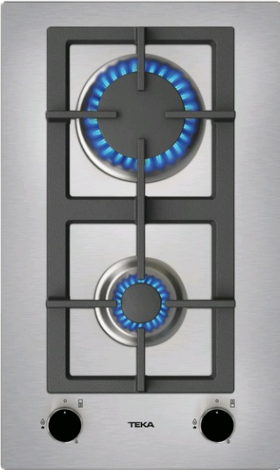

EFX 30.1 2G AI AL CI Modular gas hob in 30 cm of natural gas

Auto ignition

DESCRIPTION

Modular gas hob in 30 cm of natural gas

LIFE STYLE

Total

COLOURS

REFERENCE

REF. 40214555
EAN. 8421152156582

TEKA

EFX 30.1 2G AI AL CI

FEATURES

Modular gas hob
Stainless steel Surface
Cast iron grid
Auto-ignition
Auto-lock safety device
High Efficiency burners
Metallic looking frontal knob
2 cooking zone:
1 fast burner (1.00 kW)
1 auxiliary burner (1.00 kW)
Gas typology: LPG (butane/propane), natural

Gas type: Natural
Maximum nominal power (W) (Gas): 1100
Auto ignition: Yes

COOKING ZONES

Cooking Zones: 2

ACCESSORIES

Cast Iron Grids: Yes