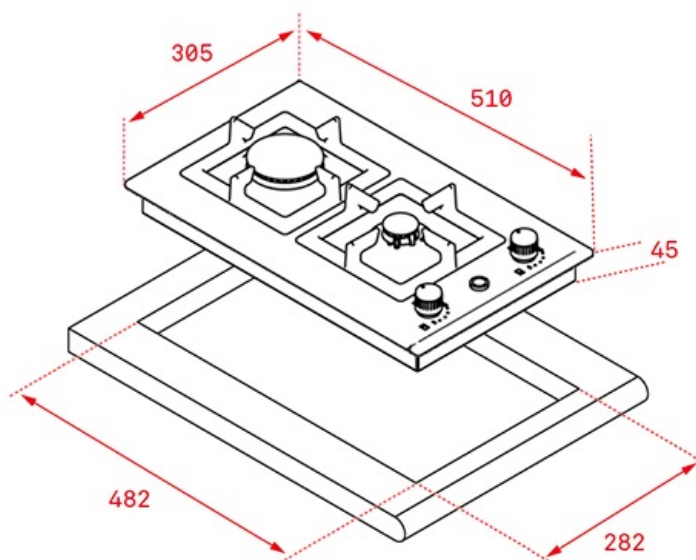

REF. 40214555
EAN. 8421152156582

TEKA

EFX 30.1 2G AI AL CI

FEATURES

Modular gas hob
Stainless steel Surface
Cast iron grid
Auto-ignition
Auto-lock safety device
High Efficiency burners
Metallic looking frontal knob
2 cooking zone:
1 fast burner (1.00 kW)
1 auxiliary burner (1.00 kW)
Gas typology: LPG (butane/propane), natural

DIMENSIONS

Product height (mm): 40
Product width (mm): 305
Product depth (mm): 510
Product length (mm):
Net weight (Kg):

TECH SPECS

FITTING MEASURES

Built-in Width (mm): 482
Built-in Depth (mm): 282

PARTICULAR CHARACTERISTICS