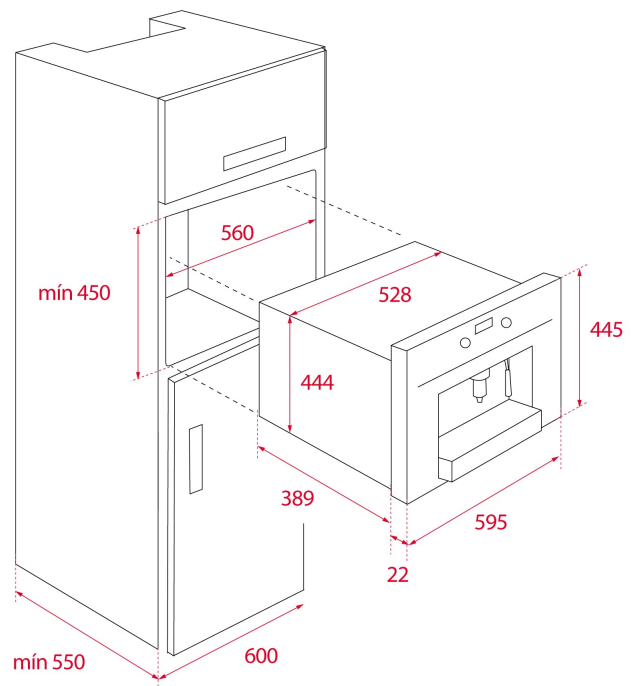

CLC 855 GM SM Built-in Coffee Maker with 30 programs and 15 bar pressure

DESCRIPTION

Built-in Coffee Maker with 30 programs and 15 bar pressure

LIFE STYLE

Maestro

COLOURS

REFERENCE

REF. 111630001
EAN. 8434778004120

DIMENSIONS

Product height (mm): 455
Product width (mm): 592
Product depth (mm):
Product length (mm):
Net weight (Kg): 23

TECH SPECS

FITTING MEASURES

PARTICULAR CHARACTERISTICS

Built-in Height (mm): 450

Certificates: IMQ/CCC
Pump pressure (Bar): 15
Pump power (W): 50
Fingerprint proof: Yes
Number of programs: 30
Number of cups: 2
Adjustable coffee dispenser: Yes
Rectable pipe for Steam and Hot Water: Yes
Grinded coffee: Yes
On/Off function: Yes
Steamer: Yes
Hot Water: Yes
Clock (option in menu): Yes
Descaling (option in menu): Yes
Coffee temperature (option in menu): Yes
Coffee temperatures: Yes
Selected function indicator: Yes
Full water tank indicator: Yes
Ground too fine, adjust mill indicator: Yes
Lack of coffee beans indicator: Yes
Empty coffee drawer indicator: Yes