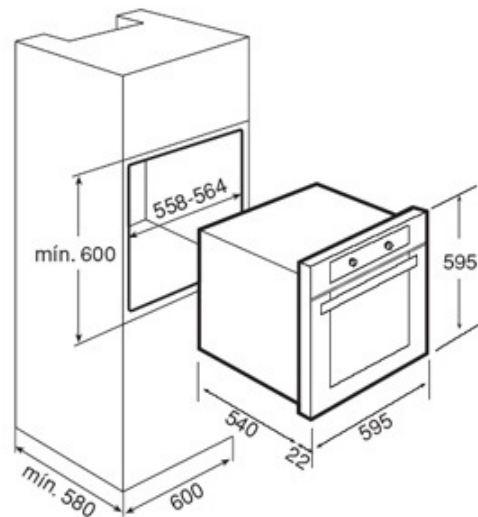

GAS OVEN FGE 730 230 LPG Gas Oven FGE 730 LPG

DESCRIPTION

Gas Oven FGE 730 LPG

LIFE STYLE

Easy

COLOURS

REFERENCE

REF. 41597100
EAN. 8421152068717

TEKA

GAS OVEN FGE 730 230 LPG

FEATURES

Gas oven with gas grill
Energy class: B
Capacity Gross/Net: 65/57 litres
Mechanical control knobs
Adjustable thermostat
Safety device
Side catalytic panels
Deep tray and cooking grid
Tangential ventilation

DIMENSIONS

Product height (mm): 595
Product width (mm): 595
Product depth (mm): 540
Product length (mm):
Net weight (Kg): 30,5

TECH SPECS

PARTICULAR CHARACTERISTICS

Number of cavities: 1
Number of cooking functions: 2
Grill function: Yes
Bottom function: Yes
Minute Minder: Yes
Number of guide levels: 5
Forced refrigeration tangential 1 speed: Yes

ELECTRIC CONNECTION

Maximum Nominal Power (W): 43
Frequency (Hz): 50
Power rate (V): 230
Cable Connection Length (cm): 110
Inside light Consumption (W): 25

ENERGY CONSUMPTION

Bottom Heating Element (W): 2.400
Grill (W): 2.2
Cooling Fan Motor (W): 18