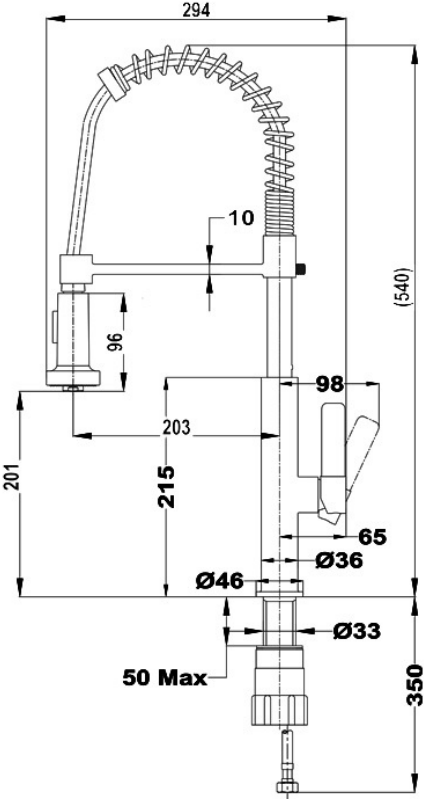

DESCRIPTION

Professional Kitchen Mixer with swivel and flexible spout

LIFE STYLE

Maestro

COLOURS

REFERENCE

REF. 116010002
EAN. 8434778002812

FEATURES

Professional kitchen tap
Swivel and flexible spout
Anti-scale aerator
Pull-down shower 2 functions: normal & shower spray
Cartridge with ceramic discs of high resistance
Highly precise temperature control
Greater handling sensitivity with smoother movements
High resistant flexible spring
Stainless steel flexible hose reinforced with plastic for better protection and easy cleaning
Easy-Quick fixation system
3/8" - 1/2" flexible inlet pipes

FOT 939

DIMENSIONS

- Product height (mm): 540
- Product width (mm): 294
- Product depth (mm): 294
- Product length (mm):
- Net weight (Kg): 2,6

TECH SPECS

MODELS

Type of installation: Free standing