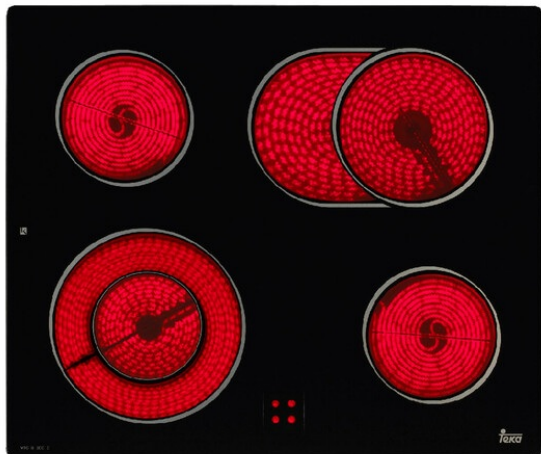

TEKA

VTC T 2DC E

Vitroc ceramic hob with 3 ultra-rapid cooking zones

REFERENCE

REF: 10208073

EAN: 8421152070277

FEATURES

Polyvalent vitroc ceramic hob

Frontal knobs on oven

4 cooking zones

1 high lights Ø 210 mm

1 high lights Ø 180 mm

2 high lights Ø 145 mm

Ceramic glass surface

Residual heat indicator

Maximum nominal power 6800 W

DIMENSIONS

Product height (mm): 115

Product width (mm): 600

Product depth (mm): 510

Product length (mm):

Net weight (Kg): 7,68

TECHNICAL DETAILS

Power rate (V): 230

Frequency (Hz): 50/60

Maximum Nominal Power (W): -

COLOURS

10208073

Stainless steel

ENERGY EFFICIENCY

Power consumption in standby mode (W): -

Time to reach standby mode (min): -