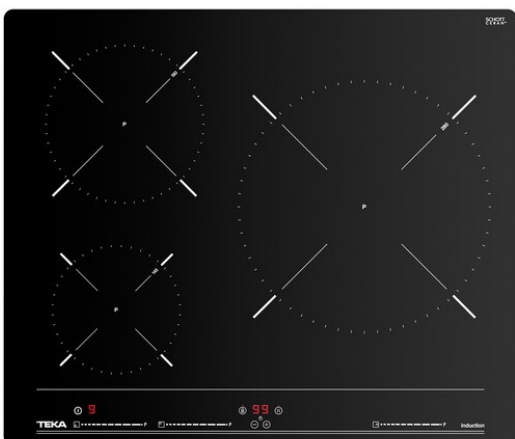

TEKA**IBC 63010 M**

Urban Colors Edition. Induction hob with MultiSlider touch control and 3 cooking zones

MultiSlider

Autolock

Power

Power Plus

Easy
installation**REFERENCE**

REF: 112520006

EAN: 8434778003802

FEATURES

Urban Colors Edition

Induction hob

Touch Control MultiSlider

3 cooking zones

1 zone Ø 280 mm

1 zone Ø 180 mm

1 zone Ø 145 mm

Ceramic glass surface

Auto-lock safety system

Cooking timer

Power plus

Child lock

Residual heat indicator

Power management

Power rate (V): 220-240

Frequency (Hz): 50/60

Maximum Nominal Power (W): -

COLOURS

112520006

Black glass