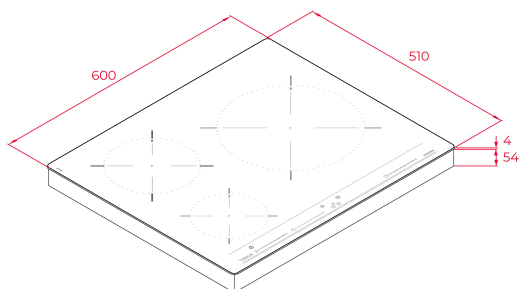

TEKA

IBC 63010 M

Urban Colors Edition. Induction hob with MultiSlider touch control and 3 cooking zones

REFERENCE

REF: 112520006

EAN: 8434778003802

FEATURES

Urban Colors Edition

Induction hob

Touch Control MultiSlider

3 cooking zones

1 zone Ø 280 mm

1 zone Ø 180 mm

1 zone Ø 145 mm

Ceramic glass surface

Auto-lock safety system

Cooking timer

Power plus

Child lock

Residual heat indicator

Power management

Easy installation kit

Maximum nominal power 5900 W

Optional: Grilling plate

Optional: Teppanyaki

DIMENSIONS

Product height (mm): 50

Product width (mm): 600

Product depth (mm): 510

Product length (mm):

Net weight (Kg): 9,63

TECHNICAL DETAILS

Power rate (V): 220-240

Frequency (Hz): 50/60

Maximum Nominal Power (W): -

COLOURS

112520006

Black glass