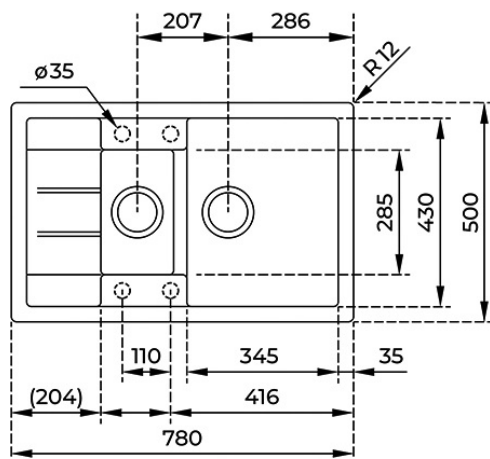

DIMENSIONS

Product height (mm):

Product width (mm): 500

Product depth (mm): 200

Product length (mm): 780

Net weight (Kg): 12,00

200mm
depth

Colour
Intensity

Easy Clean

Food safe

High
resistance