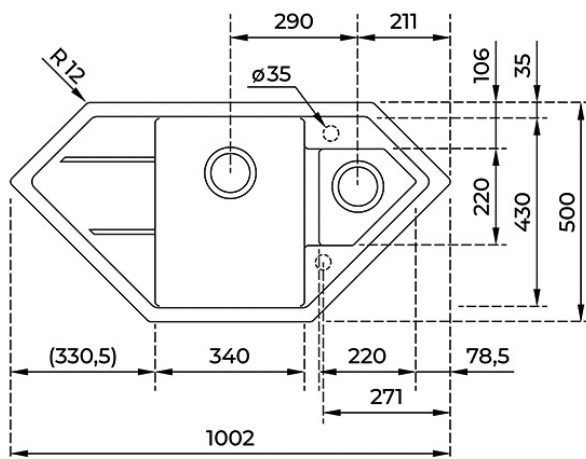

Astral 70 E-TG 1B 2D

Inset Tegr granite sink with one bowl, one auxiliary bowl and two drainers

REFERENCE

REF: 40143531

EAN: 8421152117798

FEATURES

Tegr granite+ sink

Corner bowls

Inset installation

3½" automatic basket waste

205 and 120 mm deep bowls

70 cm base unit

DIMENSIONS

Product height (mm):

Product width (mm): 500

Product depth (mm): 205

Product length (mm): 1002

Net weight (Kg): 12

Colour
Intensity

Easy Clean

Food safe

High
resistance

COLOURS

40143531 Sandbeige

40143532 Topasbeige

40143532 White

40143532 Metallic grey

40143532 Carbon

40143532 Metallic black