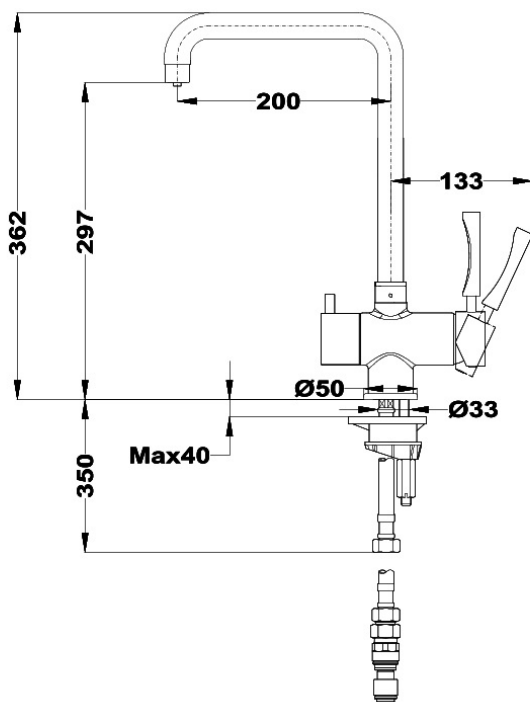

TEKA**OS 210**

Single lever kitchen tap with high spout ready to be installed with filter

Anti-scale
aeratorPurifier
FilterSwivel
spout**REFERENCE**

REF: 116090000

EAN: 8434778003185

FEATURES

High spout kitchen tap for filtered water

Swivel spout

Anti-scale aerator

2 independent waterways for unfiltered and filtered water

Without purifier filter system

Cartridge with ceramic discs of high resistance

Highly precise temperature control

Greater handling sensitivity with smoother movements

3/8" - 1/2" flexible inlet pipes

DIMENSIONS**Product height (mm):** 362**Product width (mm):****Product depth (mm):****Product length (mm):****Net weight (Kg):** 1,54**COLOURS**

116090000

Chrome