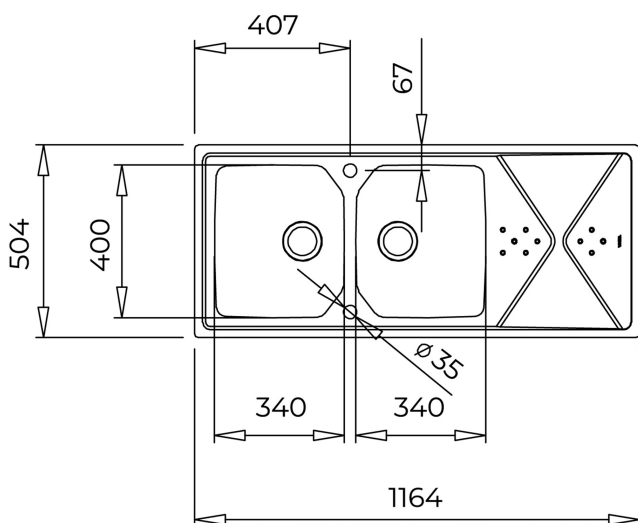

TEKA**Brooklyn 80 M-XP 2B 1D**

2-in-1 installation reversible stainless steel sink with two bowls and one drainer

Antibacterial

**REFERENCE**

REF: 115160010

EAN: 8434778019667

FEATURES

Brooklyn Series

Stainless steel sink, Polished finish

Two bowls and one drainer, reversible

2-in-1 installation possibilities: top or flush

V-control 3½" automatic waste basket with siphon

New HelixPRO waste basket

SilentSmart, 50% less noise

210 mm deep bowl

80 cm base unit

DIMENSIONS**Product height (mm):****Product width (mm):** 504**Product depth (mm):****Product length (mm):** 1164**Net weight (Kg):** 8,2**COLOURS**

115160010

Stainless steel