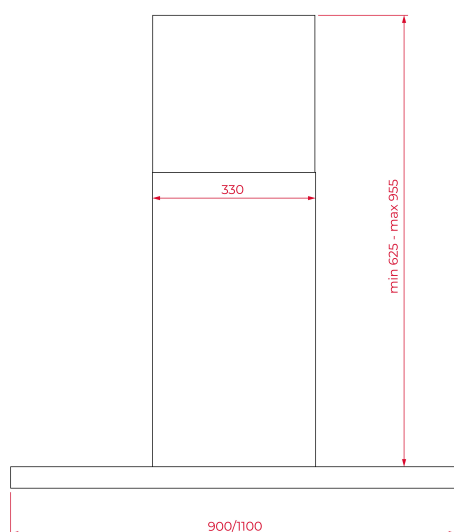

LED

PERFECTA-
4

Stop Delay
Timer

Fresh AIR