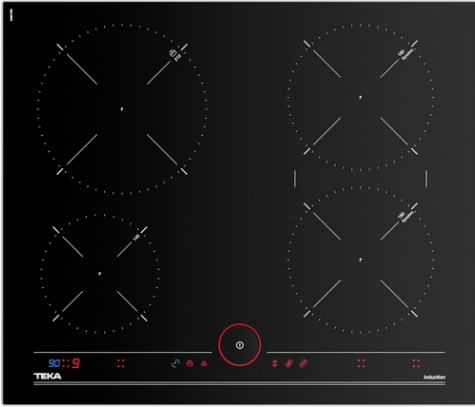

# iKnob IT 6450 60cm iKnob Touch Control Induction Hob with 5 zones

Autolock

Power

Power Plus

Syncro function

Easy installation

## DESCRIPTION

60cm iKnob Touch Control Induction Hob with 5 zones

### DIMENSIONS

**Product height (mm):** 50  
**Product width (mm):** 605  
**Product depth (mm):** 515  
**Product length (mm):**  
**Net weight (Kg):** 10,66