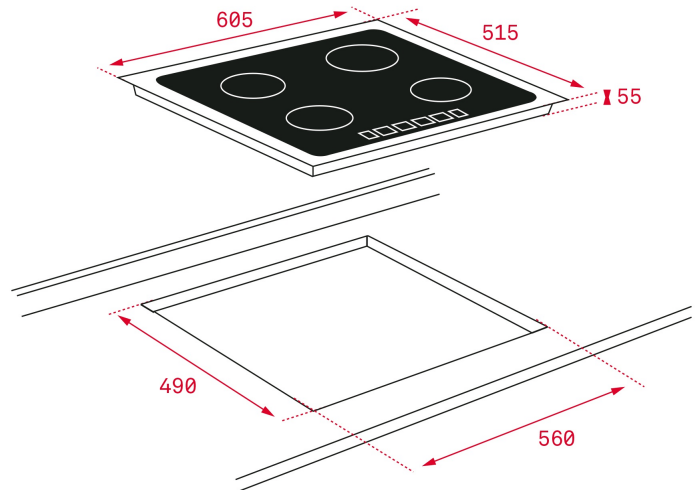

## REFERENCE

REF. 10210182  
EAN. 8421152148471

**FEATURES**

Induction hob  
iKnob touch control  
Cooking timer  
4 cooking zones:  
-1 induction ø 145 mm  
-1 induction ø 210 mm  
-1 induction ø 180 mm  
-1 induction ø 180 mm  
Special cooking functions: Boiling & KeepWarm function  
Power Plus Function  
Power Management function  
Child lock  
Stop & Go Function  
Silence mode  
Residual heat indicators  
Synchro function  
Pan detector  
Maximum nominal power: 7.400 W

### DIMENSIONS

**Product height (mm):** 50  
**Product width (mm):** 605  
**Product depth (mm):** 515  
**Product length (mm):**  
**Net weight (Kg):** 10,66

#### FITTING MEASURES

**Built-in Width (mm):** 560  
**Built-in Depth (mm):** 490  
**Built-in Height (mm):** 50