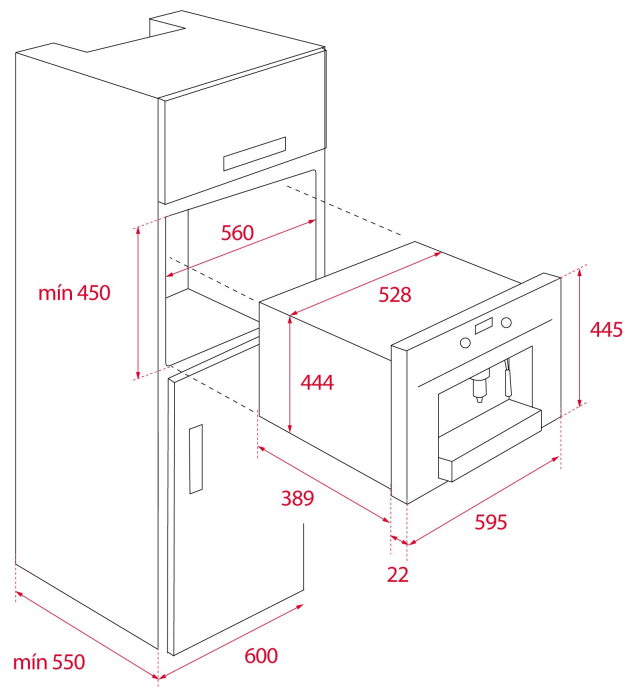

COLOURS

REFERENCE

REF. 111630004
EAN. 8434778010541

FEATURES

Urban colors Edition
Automatic built-in coffee machine
Self-cleaning function
Intensity, temperature and coffee quantity regulation
Electronic control display
Telescopic rails for an easy pull out of the coffee maker
30 automatic programs
Automatic LED lights
Capacity: 2 cups at once
Easy removable container for coffee grounds
15 bar pump pressure
Adjustable coffee, steam, and hot water pipes
Integrated steel grinder for natural coffee beans (13 different ground positions)
Coffee beans container, 200 gr capacity
Pre-grounded coffee container
1,8 litres water tank
Automatic decalcifier

DIMENSIONS

Product height (mm): 455
Product width (mm): 595
Product depth (mm): 412
Product length (mm):
Net weight (Kg): 23

TECH SPECS

FITTING MEASURES

Built-in Width (mm): 560
Built-in Depth (mm): 550
Built-in Height (mm): 450

PARTICULAR CHARACTERISTICS

Type of installation: Built-in
Pump pressure (Bar): 15
Pump power (W): 50
Control panel: Electronic
Fingerprint proof: Yes
Number of programs: 30
Number of cups: 2
Adjustable coffee dispenser: Yes
Rectable pipe for Steam and Hot Water: Yes
Grinded coffee: Yes
On/Off function: Yes
Steamer: Yes
Hot Water: Yes
Clock (option in menu): Yes
Descaling (option in menu): Yes
Coffee temperature (option in menu): Yes
Selected function indicator: Yes
Full water tank indicator: Yes
Ground too fine, adjust mill indicator: Yes