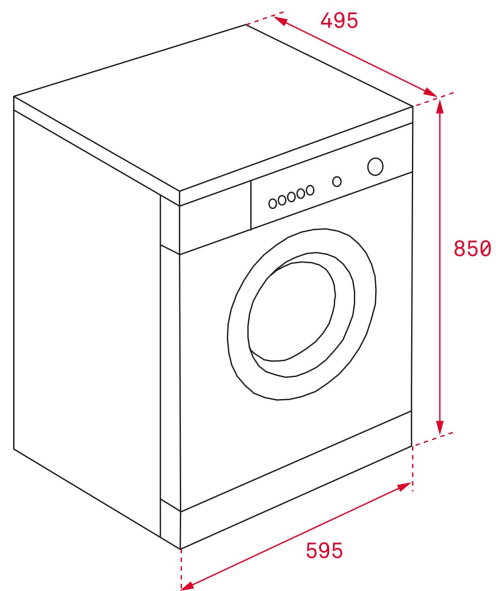

Maestro

COLOURS

REFERENCE

REF. 40874303
EAN. 8421152131893

TEKA

SPA TKD 1270

FEATURES

Free standing washing machine
Washing capacity: 7 Kg
16 washing programs
Maximum spin speed: 1200 rpm
Electronic control panel
LCD display
Fast program 15 minutes
My Cycle program
Special Programs wool and baby care
Delay timer 1-24h
Balance control system
Locking system in case of lack of water or electricity
Foam control system
32 cm wide porthole
Energy class: A+++/B

DIMENSIONS

Product height (mm): 850
Product width (mm): 595
Product depth (mm): 495
Product length (mm):
Net weight (Kg): 61

TECH SPECS

PRODUCT SHEET

Type of load: Front
Type of installation: Free standing
Washing capacity (Kgs): 7
Energy Efficiency Class: A+++
Spinning efficiency: B
Energy consumption (kWh/year): 175
Water consumption (litres/year): 10000
Maximum spinning speed (RPM): 1200
Certificates: CE + Reach + ERP