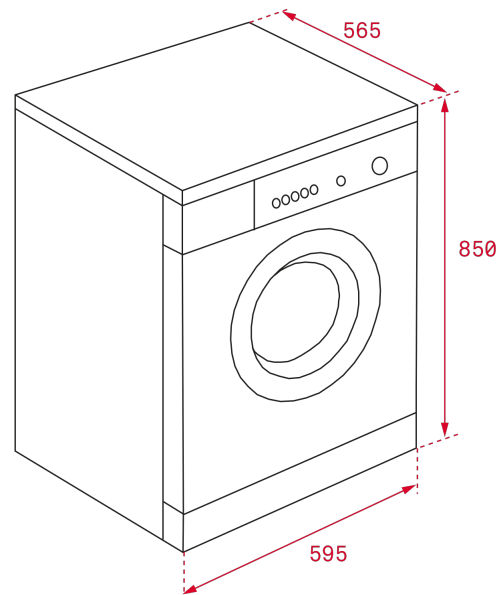

TEKA**TKD 1480 INOX**

DIMENSIONS

Product height (mm): 850
Product width (mm): 595
Product depth (mm): 565
Product length (mm):
Net weight (Kg): 66

TECH SPECS

PRODUCT SHEET

Type of load: Front
Type of installation: Free standing
Washing capacity (Kgs): 8
Energy Efficiency Class: A+++
Spinning efficiency: B
Energy consumption (kWh/year): 196
Water consumption (litres/year): 11000
Maximum spinning speed (RPM): 1400
Certificates: CE + Reach + ERP