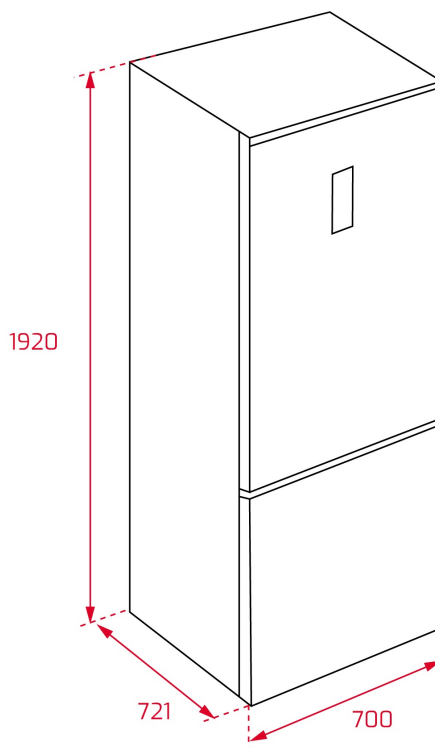

Vitacare Box

Zero Box

DESCRIPTION

190x70cm A++ Free Standing Combi Refrigerator with Crystal Door

LIFE STYLE

Maestro

COLOURS

REFERENCE

DIMENSIONS

Product height (mm): 1920

Product width (mm): 700

Product depth (mm): 721

Product length (mm):

Net weight (Kg): 101,6

TECH SPECS

FITTING MEASURES