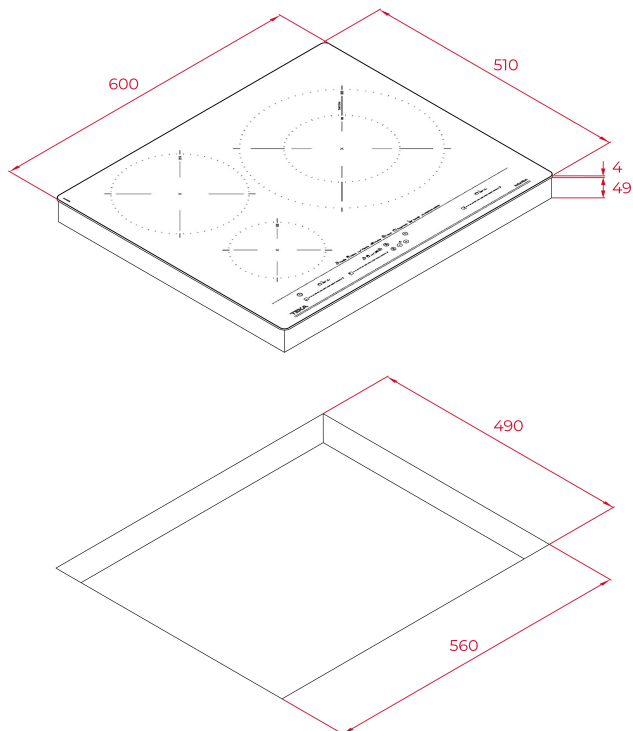

60cm Induction Hob with Direct Functions MultiSlider and 3 cooking zones

LIFE STYLE

Maestro

COLOURS

REFERENCE

REF. 112510011
EAN. 8434778011517

TEKA

IZC 63632 MST

FEATURES

Urban colors Edition
Induction hob
Touch control MultiSlider
Cooking timer
3 cooking zones:
1 induction Ø 320/180 mm
1 induction Ø 215 mm
1 induction Ø 150 mm
Special cooking functions with temperature sensors: Grilling, Deep frying, Pan frying, KeepWarm, Boiling, Simmering, Poach & Melting
Power Plus function
Stop & Go function
Residual heat indicators
Fast-Click easy installation
Maximum nominal power : 8.200 W

DIMENSIONS

Product height (mm): 53
Product width (mm): 600
Product depth (mm): 510
Product length (mm):
Net weight (Kg): 10,7

TECH SPECS

FITTING MEASURES

Built-in Width (mm): 560
Built-in Depth (mm): 490
Built-in Height (mm): 49