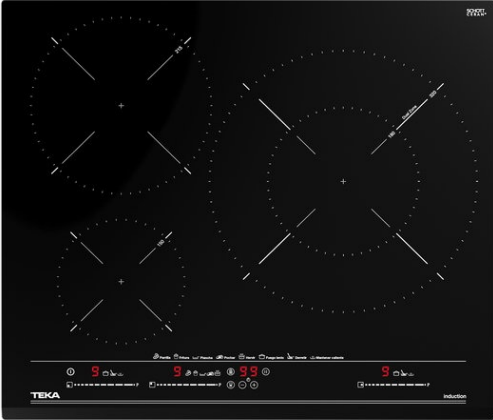

IZC 63632 MST 60cm Induction Hob with Direct Functions MultiSlider and 3 cooking zones

MultiSlider

Autolock

Power

Power Plus

Easy
installation

Super Zone

DESCRIPTION

60cm Induction Hob with Direct Functions MultiSlider and 3 cooking zones

LIFE STYLE

Maestro

COLOURS

REFERENCE

REF. 112510011
EAN. 8434778011517

TEKA

IZC 63632 MST

FEATURES

Urban colors Edition
Induction hob
Touch control MultiSlider
Cooking timer
3 cooking zones:
1 induction Ø 320/180 mm
1 induction Ø 215 mm
1 induction Ø 150 mm
Special cooking functions with temperature sensors: Grilling, Deep frying, Pan frying, KeepWarm, Boiling, Simmering, Poach & Melting
Power Plus function
Stop & Go function
Residual heat indicators
Fast-Click easy installation
Maximum nominal power : 8.200 W

DIMENSIONS

Product height (mm): 53
Product width (mm): 600
Product depth (mm): 510
Product length (mm):
Net weight (Kg): 10,7

TECH SPECS

FITTING MEASURES

Built-in Width (mm): 560
Built-in Depth (mm): 490
Built-in Height (mm): 49