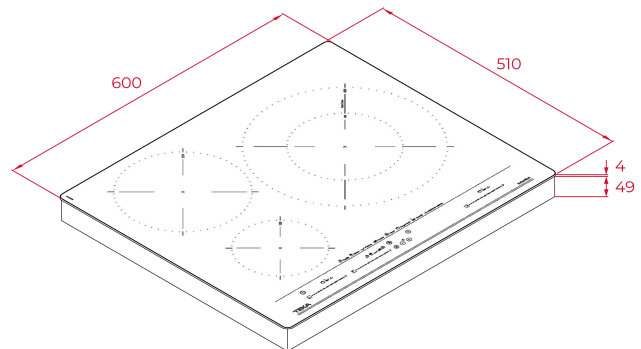

60cm Induction Hob with Direct Functions MultiSlider and 3 cooking zones

LIFE STYLE

Maestro

COLOURS

REFERENCE

REF. 112500016
EAN. 8434778011562

TEKA

IZC 63632 MST

FEATURES

Urban colors Edition
Induction hob
Touch control MultiSlider
Cooking timer
3 cooking zones:
1 induction Ø 320/180 mm
1 induction Ø 215 mm
1 induction Ø 150 mm
Special cooking functions with temperature sensors: Grilling, Deep frying, Pan frying, KeepWarm, Boiling, Simmering, Poach & Melting
Power Plus function
Stop & Go function
Residual heat indicators
Fast-Click easy installation
Maximum nominal power : 8.200 W

DIMENSIONS

Product height (mm): 53
Product width (mm): 600
Product depth (mm): 510
Product length (mm):
Net weight (Kg): 10,7

TECH SPECS

FITTING MEASURES

Built-in Width (mm): 560
Built-in Depth (mm): 490
Built-in Height (mm): 49