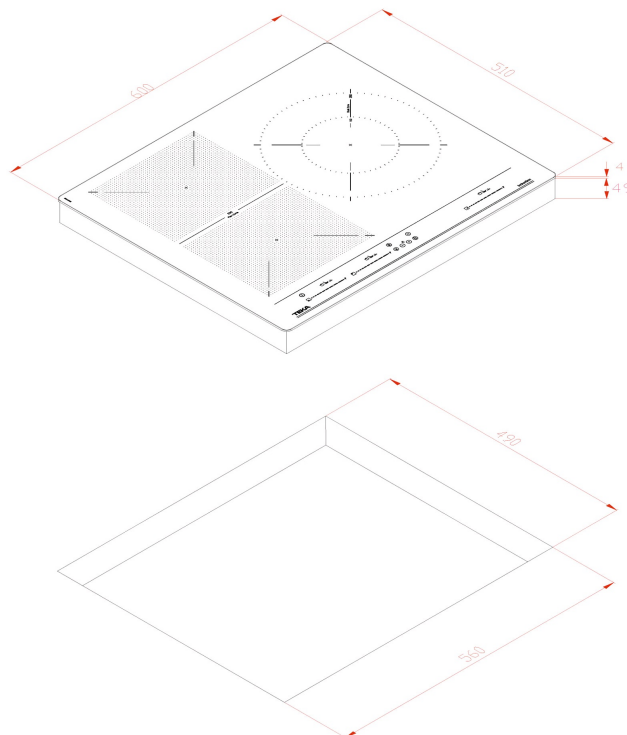

FEATURES

FLEX Induction hob
Touch control MultiSlider
Cooking timer
4 cooking combinations:
1 induction Ø 150/280 mm
2 induction Ø 230 X 189 mm or 1 Flex zone Ø 230 X 378 mm
Special cooking functions: KeepWarm, Simmering & Melting
Power Plus function
Stop & Go function
Residual heat indicators
Fast-Click easy installation
Maximum nominal power : 8.000 W

DIMENSIONS

Product height (mm): 53
Product width (mm): 600
Product depth (mm): 510
Product length (mm):
Net weight (Kg): 10,7

TECH SPECS

FITTING MEASURES

Built-in Width (mm): 560
Built-in Depth (mm): 490
Built-in Height (mm): 49

COOKING ZONES

Cooking Zones: 3
Left rear cooking zone - Diameter (mm): 230 X 188

Left rear cooking zone - Type: Flex Zone
Left rear cooking zone - Consumption (W): 1750-2200
Left front cooking zone - Diameter (mm): 230 X 188
Left front cooking zone - Type: Flex Zone
Left front cooking zone - Consumption (W): 1750-2200
Right center cooking zone - Diameter (mm): 150/280
Right center cooking zone - Type: Double Zone
Right center cooking zone - Consumption (W): 2500-3600