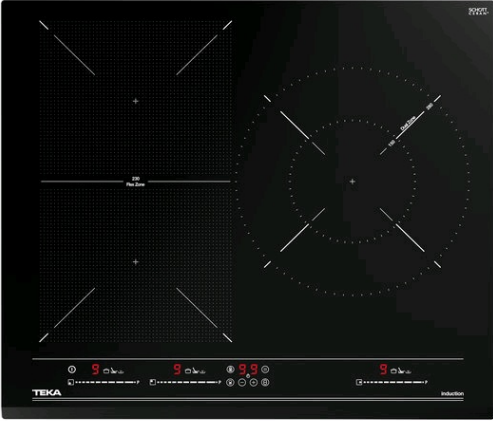

IZF 65320 BK MSP 60cm Flex Induction Hob with Direct Functions

MultiSlider

Autolock

Power

Power Plus

Easy installation

Flex

DESCRIPTION

60cm Flex Induction Hob with Direct Functions

LIFE STYLE

Maestro

COLOURS

REFERENCE

REF. 112510015
EAN. 8434778011630

TEKA

IZF 65320 BK MSP

FEATURES

FLEX Induction hob
Touch control MultiSlider
Cooking timer
4 cooking combinations:
1 induction Ø 150/280 mm
2 induction Ø 230 X 189 mm or 1 Flex zone Ø 230 X 378 mm
Special cooking functions: KeepWarm, Simmering & Melting
Power Plus function
Stop & Go function
Residual heat indicators
Fast-Click easy installation
Maximum nominal power : 8.000 W

DIMENSIONS

Product height (mm): 53
Product width (mm): 600
Product depth (mm): 510
Product length (mm):
Net weight (Kg): 10,7

TECH SPECS

FITTING MEASURES

Built-in Width (mm): 560
Built-in Depth (mm): 490
Built-in Height (mm): 49