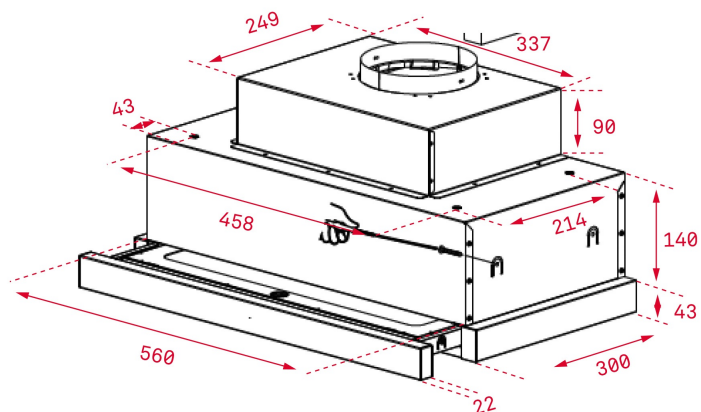

CNL 6815 PLUS 60cm Pull-out Hood with ECOPOWER motor and and 5+1 speeds

LED

Stop Delay
Timer

DESCRIPTION

60cm Pull-out Hood with ECOPOWER motor and and 5+1 speeds

LIFE STYLE

Maestro

COLOURS

DIMENSIONS

Product height (mm): 274

Product width (mm): 600

Product depth (mm): 300/490

Product length (mm):

Net weight (Kg): 9,63

TECH SPECS

PARTICULAR CHARACTERISTICS

Certificates: CE; CB; Rohs

Ø Outlet (mm): 150

Type of inner light: LED

Inside light Consumption (W): 19

Plug type: European plug

Power rate (V): 230

Frequency (Hz): 50

Total hood power (W): 274